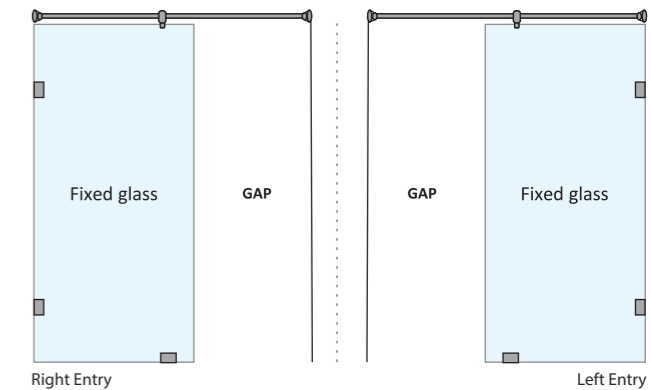

Presenting Customized Shower Partitions

Partitions that are made to bring you closer to your dream space.

Our stunning shower partitions demark the wet & dry areas of your bathroom and prevent water from invading the unwanted areas of your bathroom space.

Re-invent your bathroom to your vibe and have a hassle-free shower experience with Cera's Customised Shower Partitions that can be custom made to any dimension. These sleek and stunning partitions are safe, durable, leak proof and come with world class hardware consisting of a range of colours.

Our huge variety of glass and fitments give you a wide range of designs to choose from. Choose from Chrome-Plated Brass, Black Matt, French Gold & Rose Gold finishes so you can play it your way and let your shower partition imbibe your vibe.

Just connect with us and our trained team will help you make decisions at every step, right up to door-step installation.

With Cera Customised Partitions, make your bathroom a space that is hassle-free, tranquil and uniquely yours.

HYBRIS-A WALK-IN SHOWER PARTITION

Only 1 fixed glass w/o door (with round/square shape stabilizer rod set)					
Specification	Item Code	Width(mm)	Height(mm)	Round MRP(Rs.)	Square MRP(Rs.)
8mm Clear Glass, CP finish hw	SPWP8100AA	600-900	1950	16120	16930
8mm Clear Glass, CP finish hw	SPWP8100AB	901-1100	1950	16630	17460
8mm Clear Glass, CP finish hw	SPWP8100AC	1101-1200	1950	17340	18210
10mm Clear Glass, CP finish hw	SPWP1100AA	600-900	1950	16600	17430
10mm Clear Glass, CP finish hw	SPWP1100AB	901-1100	1950	17130	17990
10mm Clear Glass, CP finish hw	SPWP1100AC	1101-1200	1950	17860	18750

FEATURES

Custom Made

Leak Proof

Extremely Safe Glass

Door Step installation

Easy to Maintain

World class hardware

Available in Round and Square shapes