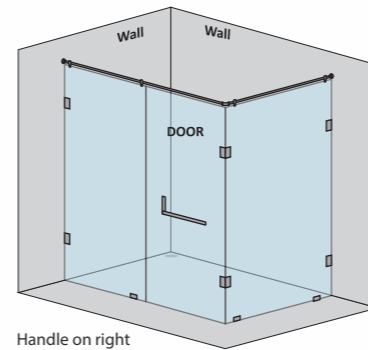

CAPTIVATE-A - L SHAPE SHOWER PARTITION

1 Fixed glass + 1 Door(on wall) (with round/square shape stabilizer set & door handle)					
Specification	Item Code	Width(mm)	Height(mm)	Round MRP(Rs.)	Square MRP(Rs.)
8mm Clear Glass, CP finish hw	SPLS8105AA	1500-1700	1950	34680	36410
8mm Clear Glass, CP finish hw	SPLS8105AB	1701-1900	1950	36720	38560
10mm Clear Glass, CP finish hw	SPLS1105AA	1500-1700	1950	35700	37490
10mm Clear Glass, CP finish hw	SPLS1105AB	1701-1900	1950	37740	39630