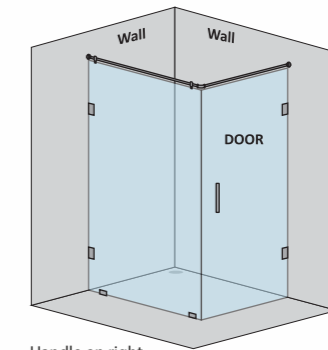

CAPTIVATE-A - L SHAPE SHOWER PARTITION

1 Fixed glass + 1 Door(on wall) (with round/square shape stabilizer set & door handle)					
Specification	Item Code	Width(mm)	Height(mm)	Round MRP(Rs.)	Square MRP(Rs.)
8mm Clear Glass, CP finish hw	SPLS8105AA	1500-1700	1950	34680	36410
8mm Clear Glass, CP finish hw	SPLS8105AB	1701-1900	1950	36720	38560
10mm Clear Glass, CP finish hw	SPLS1105AA	1500-1700	1950	35700	37490
10mm Clear Glass, CP finish hw	SPLS1105AB	1701-1900	1950	37740	39630