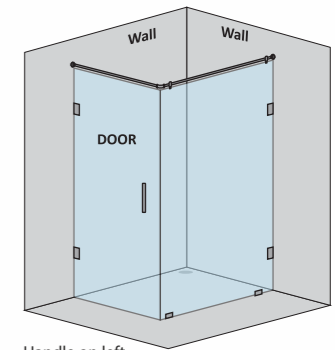

CAPTIVATE-A - L SHAPE SHOWER PARTITION

1 Fixed glass + 1 Door(on wall) (with round/square shape stabilizer set & door handle)					
Specification	Item Code	Width(mm)	Height(mm)	Round MRP(Rs.)	Square MRP(Rs.)
8mm Clear Glass, CP finish hw	SPLS8105AA	1500-1700	1950	34680	36410
8mm Clear Glass, CP finish hw	SPLS8105AB	1701-1900	1950	36720	38560
10mm Clear Glass, CP finish hw	SPLS1105AA	1500-1700	1950	35700	37490
10mm Clear Glass, CP finish hw	SPLS1105AB	1701-1900	1950	37740	39630