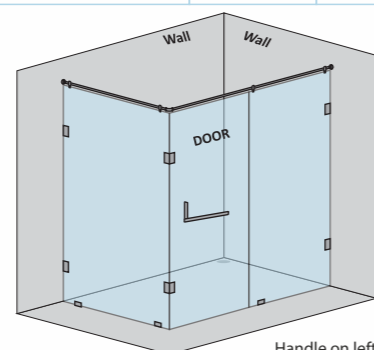

2 Fixed Glass + 1 Door(on glass)(with Round/square shape stabilizer rod set & door Handle)					
Specification	Item Code	Width(mm)	Height(mm)	Round MRP(Rs.)	Square MRP(Rs.)
8mm Clear Glass, CP finish hw	SPLS8308AA	1800-2000	1950	38250	40160
8mm Clear Glass, CP finish hw	SPLS8308AB	2001-2400	1950	41310	43380
8mm Clear Glass, CP finish hw	SPLS8308AC	2401-2500	1950	45390	47660
8mm Clear Glass, CP finish hw	SPLS8308AD	2801-3000	1950	50490	53010
10mm Clear Glass, CP finish hw	SPLS1308AA	1800-2000	1950	44680	46910
10mm Clear Glass, CP finish hw	SPLS1308AB	2001-2400	1950	49160	51620
10mm Clear Glass, CP finish hw	SPLS1308AC	2401-2500	1950	53860	56550
10mm Clear Glass, CP finish hw	SPLS1308AD	2801-3000	1950	58000	60900