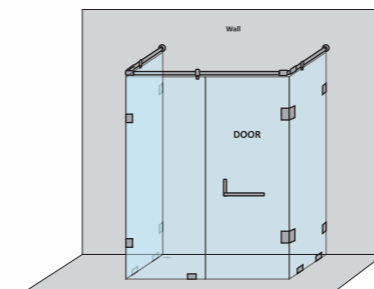

Handle on left