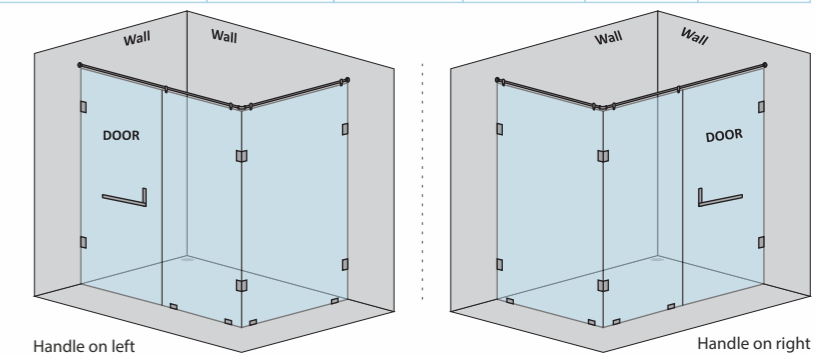

2 Fixed Glass + 1 Door(on wall)(with round/square shape stabilizer rod set & door Handle)					
Specification	Item Code	Width(mm)	Height(mm)	Round MRP(Rs.)	Square MRP(Rs.)
8mm Clear Glass, CP finish hw	SPLS8109AA	1800-2000	1950	32230	41230
8mm Clear Glass, CP finish hw	SPLS8109AB	2001-2400	1950	34370	43380
8mm Clear Glass, CP finish hw	SPLS8109AC	2401-2500	1950	40600	46050
8mm Clear Glass, CP finish hw	SPLS8109AD	2801-3000	1950	44170	51300
10mm Clear Glass, CP finish hw	SPLS1109AA	1800-2000	1950	38660	48200
10mm Clear Glass, CP finish hw	SPLS1109AB	2001-2400	1950	43760	53340
10mm Clear Glass, CP finish hw	SPLS1109AC	2401-2500	1950	48860	58370
10mm Clear Glass, CP finish hw	SPLS1109AD	2801-3000	1950	52840	63510