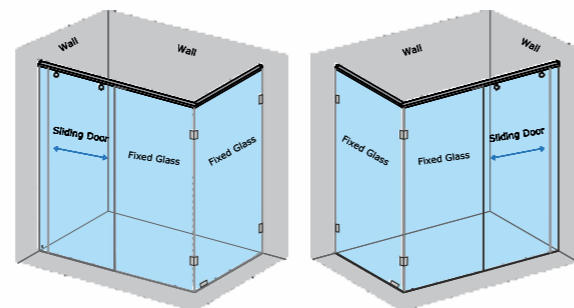

Door in left

Door in right