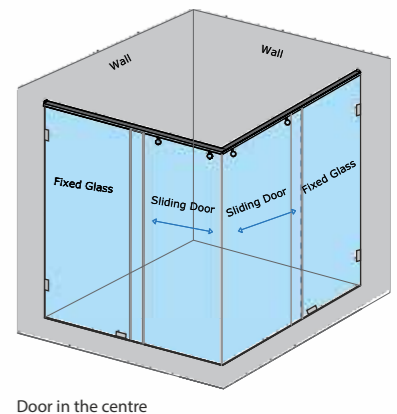

ELISA - WALL-TO-WALL SLIDING SHOWER PARTITION

1 Fixed Glass + 1 Sliding Door(CP Finish/Black Matte Finish)					
Specification	Item Code	Width(mm)	Height(mm)	CP Finish MRP(Rs.)	Black Matte MRP(Rs.)
8mm Clear Glass, CP finish hw	SPWW8501AA	1000-1500	2000	30090	33100
8mm Clear Glass, CP finish hw	SPWW8501AB	1501-2000	2000	33150	36470

ELISA-B XL - WALL-TO-WALL SLIDING SHOWER PARTITION

2 Fixed Glass + 1 Sliding Door in center(CP Finish)				
Specification	Item Code	Width(mm)	Height(mm)	MRP(Rs.)
8mm Clear Glass, CP finish hw	SPWW8502AD	1000-1500	2000	40700
8mm Clear Glass, CP finish hw	SPWW8502AE	1601-2000	2000	42230
8mm Clear Glass, CP finish hw	SPWW8502AF	2001-2500	2000	43700

ELISA XL - WALL-TO-WALL SLIDING SHOWER PARTITION

2 Fixed Glass + 1 Sliding Door in center(CP Finish)				
Specification	Item Code	Width(mm)	Height(mm)	MRP(Rs.)
8mm Clear Glass, CP finish hw	SPWW8502AA	1000-1500	2000	35390
8mm Clear Glass, CP finish hw	SPWW8502AB	1601-2000	2000	36720
8mm Clear Glass, CP finish hw	SPWW8502AC	2001-2500	2000	38000

ENCLAVE - CORNER SLIDING SHOWER PARTITION

2 Fixed Glass + 2 Sliding Doors in Corner (CP Finish)				
Specification	Item Code	Width(mm)	Height(mm)	MRP(Rs.)
8mm Clear Glass, CP finish hw	SPCS8503AA	1800-2200	2000	44000
8mm Clear Glass, CP finish hw	SPCS8503AB	2201-2600	2000	49250
8mm Clear Glass, CP finish hw	SPCS8503AC	2601-3000	2000	53700