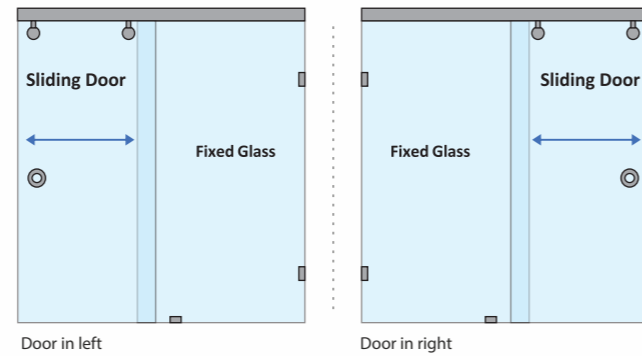

ELISA - WALL-TO-WALL SLIDING SHOWER PARTITION

1 Fixed Glass + 1 Sliding Door(CP Finish/Black Matte Finish)					
Specification	Item Code	Width(mm)	Height(mm)	CP Finish MRP(Rs.)	Black Matte MRP(Rs.)
8mm Clear Glass, CP finish hw	SPWW8501AA	1000-1500	2000	30090	33100
8mm Clear Glass, CP finish hw	SPWW8501AB	1501-2000	2000	33150	36470

ELISA-B XL - WALL-TO-WALL SLIDING SHOWER PARTITION

2 Fixed Glass + 1 Sliding Door in center(CP Finish)				
Specification	Item Code	Width(mm)	Height(mm)	MRP(Rs.)
8mm Clear Glass, CP finish hw	SPWW8502AD	1000-1500	2000	40700
8mm Clear Glass, CP finish hw	SPWW8502AE	1601-2000	2000	42230
8mm Clear Glass, CP finish hw	SPWW8502AF	2001-2500	2000	43700

ELISA XL - WALL-TO-WALL SLIDING SHOWER PARTITION

2 Fixed Glass + 1 Sliding Door in center(CP Finish)				
Specification	Item Code	Width(mm)	Height(mm)	MRP(Rs.)
8mm Clear Glass, CP finish hw	SPWW8502AA	1000-1500	2000	35390
8mm Clear Glass, CP finish hw	SPWW8502AB	1601-2000	2000	36720
8mm Clear Glass, CP finish hw	SPWW8502AC	2001-2500	2000	38000

ENCLAVE - CORNER SLIDING SHOWER PARTITION

2 Fixed Glass + 2 Sliding Doors in Corner (CP Finish)				
Specification	Item Code	Width(mm)	Height(mm)	MRP(Rs.)
8mm Clear Glass, CP finish hw	SPCS8503AA	1800-2200	2000	44000
8mm Clear Glass, CP finish hw	SPCS8503AB	2201-2600	2000	49250
8mm Clear Glass, CP finish hw	SPCS8503AC	2601-3000	2000	53700