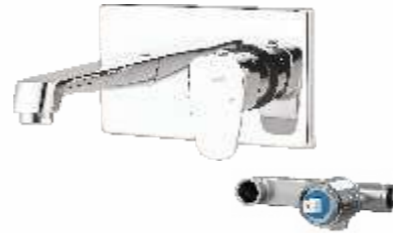

VINE

VINE
SINGLE LEVER

F1020451
Single lever basin mixer with 450 mm braided connection pipe (without pop-up)
₹ 3,635

F1020452
Single lever basin mixer with 300 mm (12") extended body and 600 mm braided connection pipe (without pop-up)
₹ 6,250