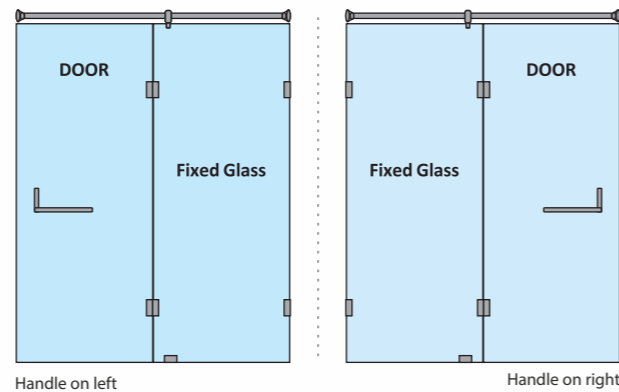

HYBRIS-C WALL-TO-WALL SHOWER PARTITION

1 Fixed Glass + 1 Door(on wall)(with round/square shape stabilizer rod set & door Handle)					
Specification	Item Code	Width(mm)	Height(mm)	Round MRP(Rs.)	Square MRP(Rs.)
8mm Clear Glass, CP finish hw	SPWW8102AA	800-1200	1950	23870	25060
8mm Clear Glass, CP finish hw	SPWW8102AB	1201-1600	1950	28460	29880
8mm Clear Glass, CP finish hw	SPWW8102AC	1601-2000	1950	31720	33310
10mm Clear Glass, CP finish hw	SPWW1102AA	800-1200	1950	27540	28920
10mm Clear Glass, CP finish hw	SPWW1102AB	1201-1600	1950	31820	33410
10mm Clear Glass, CP finish hw	SPWW1102AC	1601-2000	1950	35190	36950

GIANA-B WALL-TO-WALL SHOWER PARTITION

2 Fixed Glass + 1 Door(in center)(with round/square shape stabilizer rod set & door Handle)					
Specification	Item Code	Width(mm)	Height(mm)	Round MRP(Rs.)	Square MRP(Rs.)
8mm Clear Glass, CP finish hw	SPWW8304AA	1200-1600	1950	33840	32230
8mm Clear Glass, CP finish hw	SPWW8304AB	1601-2000	1950	36090	34370
8mm Clear Glass, CP finish hw	SPWW8304AC	2001-2400	1950	42630	40600
8mm Clear Glass, CP finish hw	SPWW8304AC	2401-2500	1950	46380	44170
10mm Clear Glass, CP finish hw	SPWW1304AA	1200-1600	1950	40590	38660
10mm Clear Glass, CP finish hw	SPWW1304AB	1601-2000	1950	45950	43760
10mm Clear Glass, CP finish hw	SPWW1304AC	2001-2400	1950	51300	48860
10mm Clear Glass, CP finish hw	SPWW1304AC	2401-2500	1950	55480	52840

GIANA-A WALL-TO-WALL SHOWER PARTITION