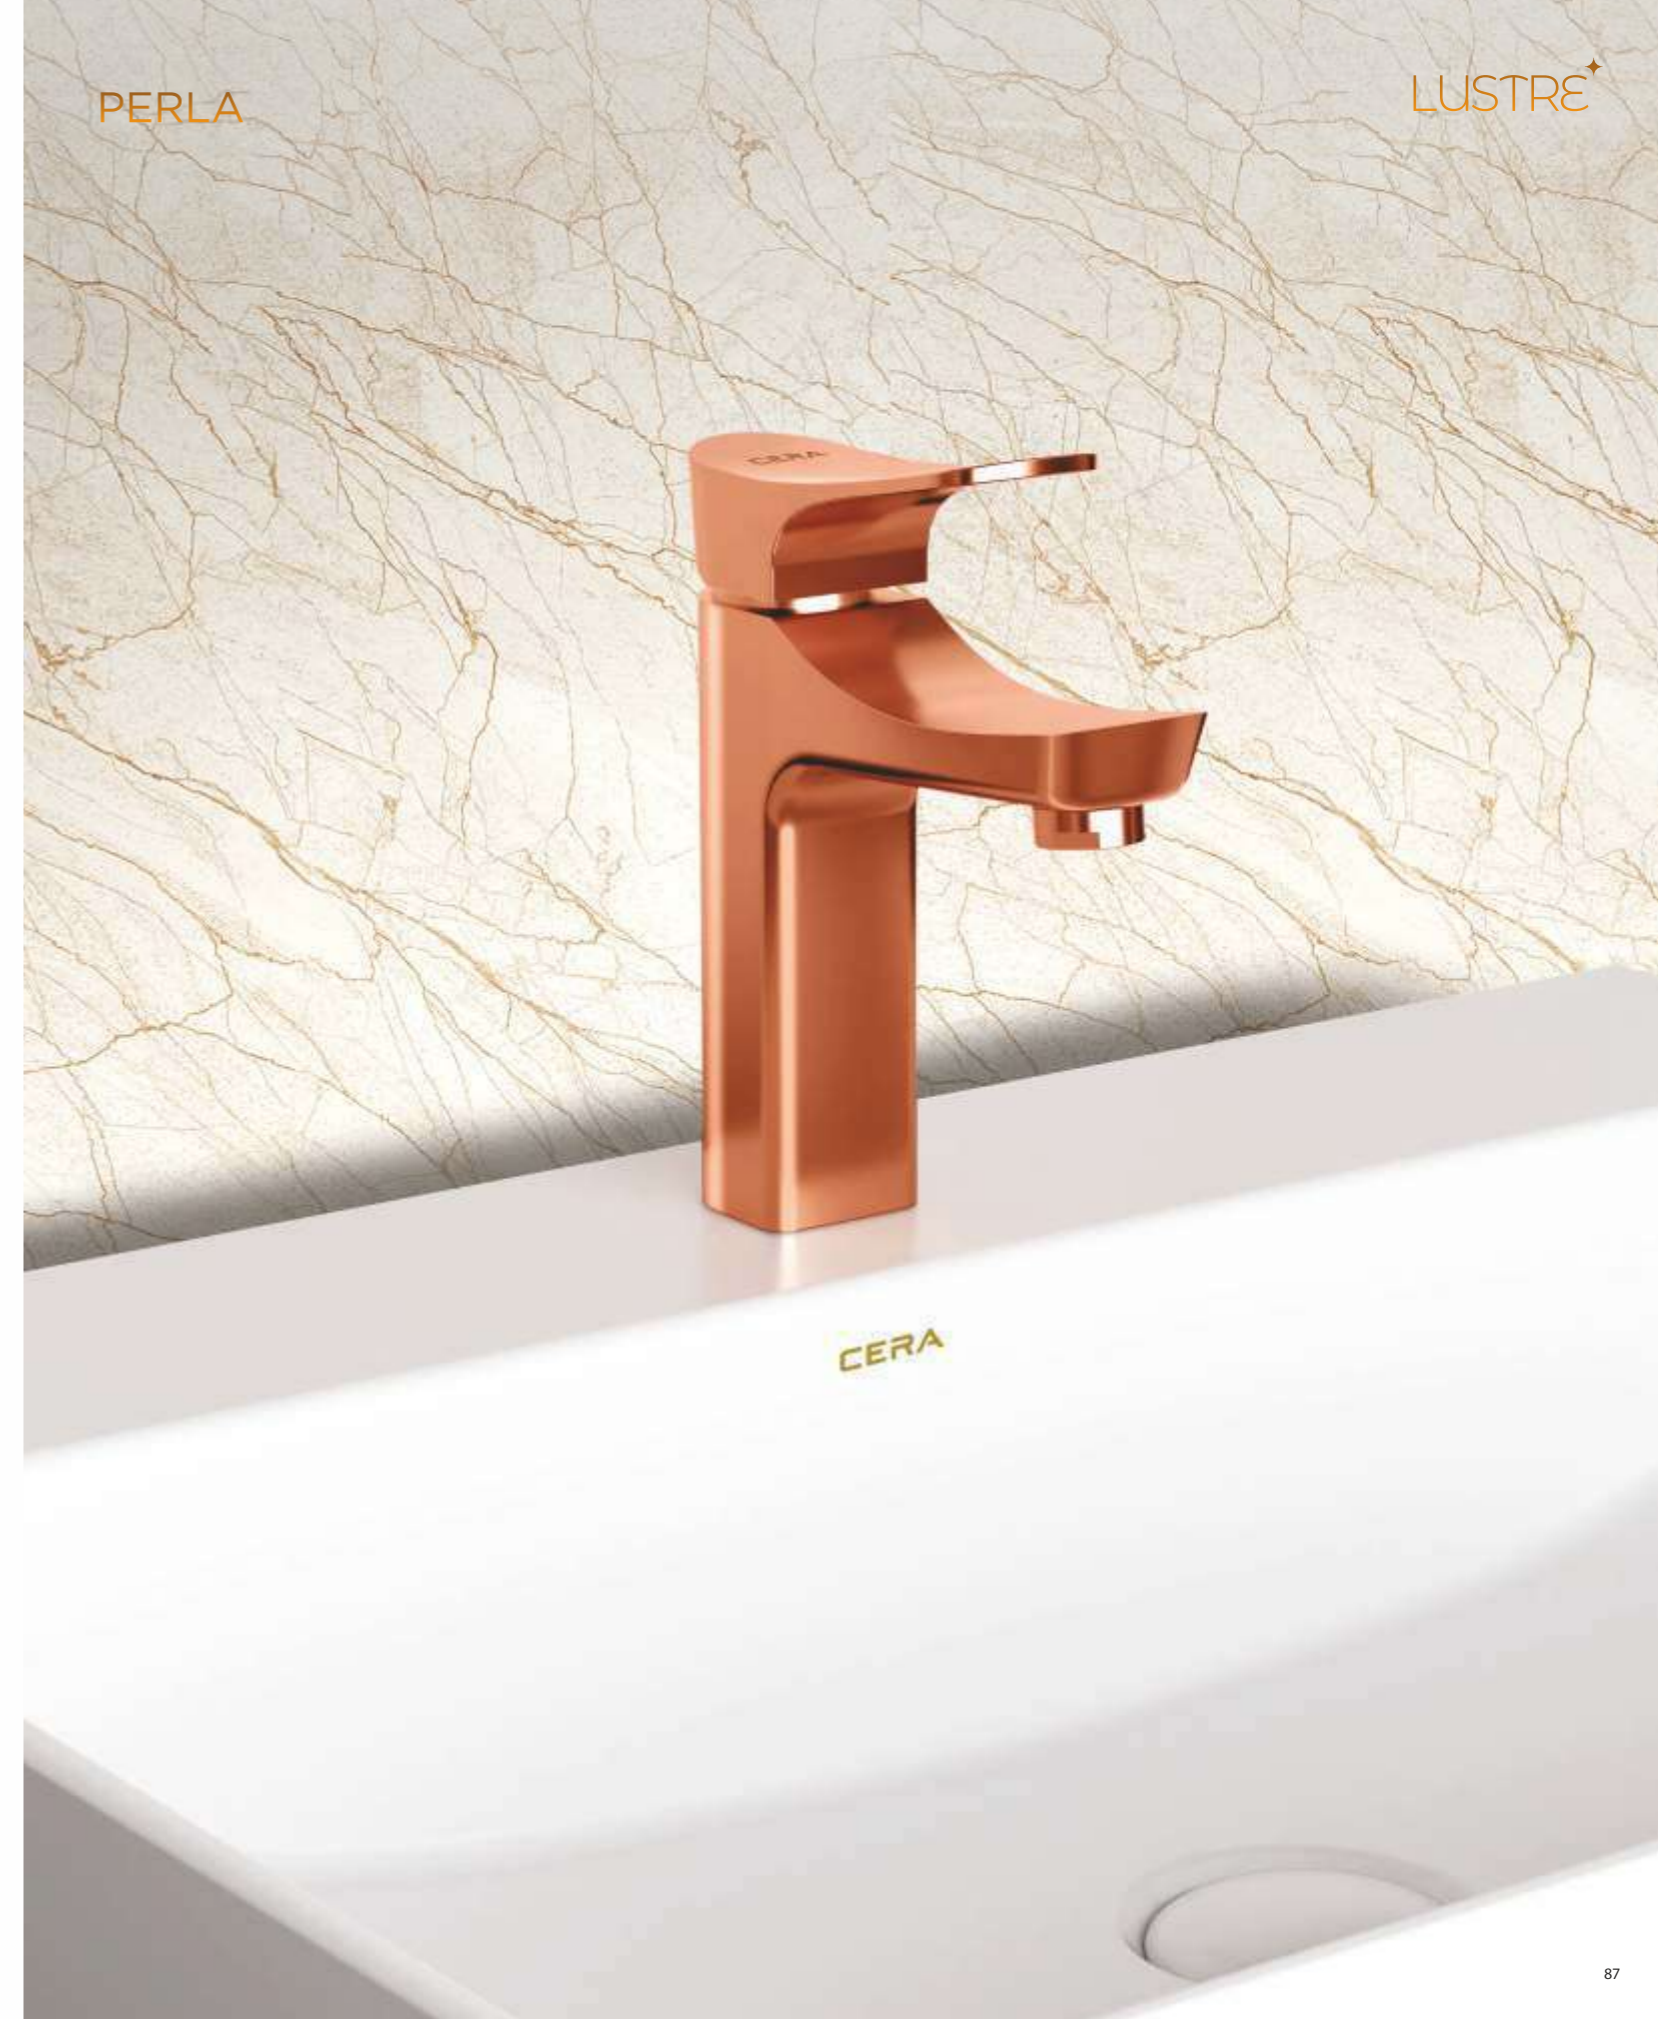

RUBY Black Matte
QUARTER TURN

PERLA

LUSTRE