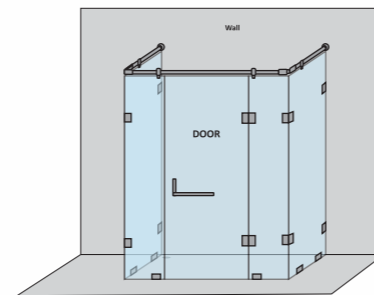

Handle on left