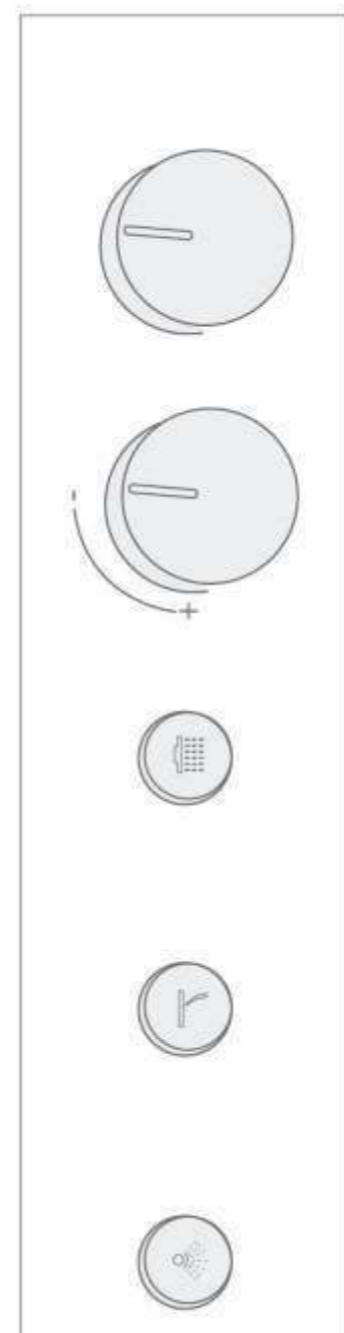

**THERMOSTATIC 5 WAY
DIVERTER**
Cat. No. F8015743CH
₹ 60,000

SOLACE CUSTOM SHOWERING

5-Way Thermostatic Diverter

Presenting the new Solace Luxury 5 - Way Thermostatic Diverter, designed to deliver a rejuvenating bathing experience while instilling a sense of tranquillity to your bathroom space. Its sophisticated customizable shower technology is activated with simple intuitive push control to make your shower experience more personalized than ever before.

Why the 5-Way Thermostatic Diverter?

- Recessed Design - Fits perfectly inside the wall.
- Intuitive Push Control.
- Minimal and Clean - Eliminates the need of multiple diverter knobs.
- 38°C Safe Stop Button (thermostat).
- Simultaneous use of all 5 functions.

Design and Build:

- High quality brass body with zinc alloy handles.
- High quality Thermostatic Vernet from France.
- Diamond cut knurled knobs for secure grip.
- Easy to Install.