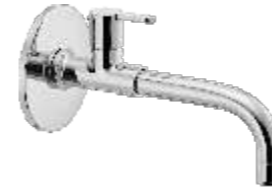

F1015154
Wall mounted basin faucet with 225 mm (9") long spout
₹ 2,730