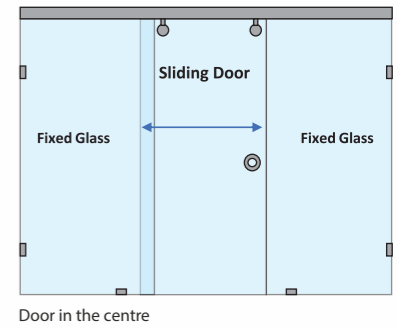

ELISA - WALL-TO-WALL SLIDING SHOWER PARTITION

1 Fixed Glass + 1 Sliding Door(CP Finish/Black Matte Finish)					
Specification	Item Code	Width(mm)	Height(mm)	CP Finish MRP(Rs.)	Black Matte MRP(Rs.)
8mm Clear Glass, CP finish hw	SPWW8501AA	1000-1500	2000	30090	33100
8mm Clear Glass, CP finish hw	SPWW8501AB	1501-2000	2000	33150	36470

ELISA-B XL - WALL-TO-WALL SLIDING SHOWER PARTITION

2 Fixed Glass + 1 Sliding Door in center(CP Finish)				
Specification	Item Code	Width(mm)	Height(mm)	MRP(Rs.)
8mm Clear Glass, CP finish hw	SPWW8502AD	1000-1500	2000	40700
8mm Clear Glass, CP finish hw	SPWW8502AE	1601-2000	2000	42230
8mm Clear Glass, CP finish hw	SPWW8502AF	2001-2500	2000	43700

ELISA XL - WALL-TO-WALL SLIDING SHOWER PARTITION

2 Fixed Glass + 1 Sliding Door in center(CP Finish)				
Specification	Item Code	Width(mm)	Height(mm)	MRP(Rs.)
8mm Clear Glass, CP finish hw	SPWW8502AA	1000-1500	2000	35390
8mm Clear Glass, CP finish hw	SPWW8502AB	1601-2000	2000	36720
8mm Clear Glass, CP finish hw	SPWW8502AC	2001-2500	2000	38000

ENCLAVE - CORNER SLIDING SHOWER PARTITION

2 Fixed Glass + 2 Sliding Doors in Corner (CP Finish)				
Specification	Item Code	Width(mm)	Height(mm)	MRP(Rs.)
8mm Clear Glass, CP finish hw	SPCS8503AA	1800-2200	2000	44000
8mm Clear Glass, CP finish hw	SPCS8503AB	2201-2600	2000	49250
8mm Clear Glass, CP finish hw	SPCS8503AC	2601-3000	2000	53700