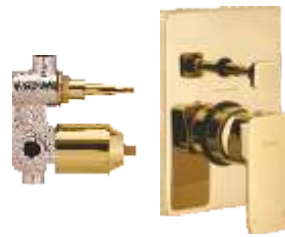

High flow single lever concealed diverter
Exposed part **F1005721FG** ₹ 6,840
Concealed part **F4030101FG** ₹ 5,620
Set ₹ 12,460