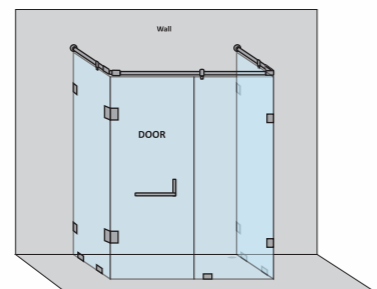

Handle on either side

Handle in centre

PODIUM-A - C SHAPE SHOWER PARTITION

3 Fixed Glass + 1 Door(with round/square shape stabilizer rod set & door Handle)					
Specification	Item Code	Width(mm)	Height(mm)	Round MRP(Rs.)	Square MRP(Rs.)
8mm Clear Glass, CP finish hw	SPCS8111AA	2500-2800	1950	49470	51940
8mm Clear Glass, CP finish hw	SPCS8111AB	2801-3200	1950	53750	56440
8mm Clear Glass, CP finish hw	SPCS8111AC	3201-3600	1950	56710	59550
8mm Clear Glass, CP finish hw	SPCS8111AD	3601-4000	1950	59100	62060
10mm Clear Glass, CP finish hw	SPCS1111AA	2500-2800	1950	56890	59730
10mm Clear Glass, CP finish hw	SPCS1111AB	2801-3200	1950	61810	64900
10mm Clear Glass, CP finish hw	SPCS1111AC	3201-3600	1950	65220	68480
10mm Clear Glass, CP finish hw	SPCS1111AD	3601-4000	1950	67970	71370