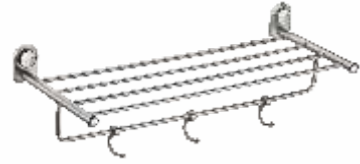

ORMOND RANGE (SS 304)

Towel rack 600 mm (24")
F5003101 ₹ 4,220

Towel rack 450 mm (18")
F5003102 ₹ 4,080