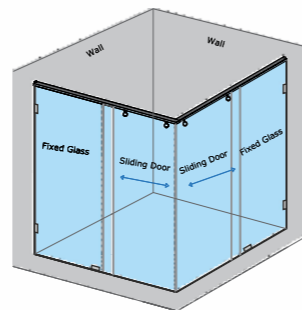

Door in the centre