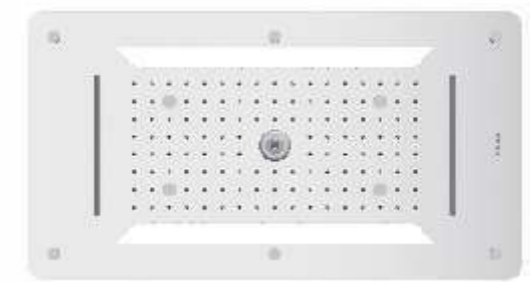

LED Ceiling Shower
4 Function shower
600 x 600 mm - Arcanum
Cat. No. F7010114SS
₹ 1,39,990

Lush Rain

Mist Flow

Bubble/ Laminar Flow

Single Cascade

Double Cascade

ETERNUM LED CEILING SHOWER

Presenting the Eternum LED Ceiling Shower with 5 - function customization, built to personalize serenity in your space.