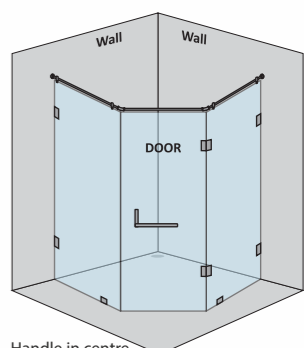

Handle in centre

ELISA - WALL-TO-WALL SLIDING SHOWER PARTITION

1 Fixed Glass + 1 Sliding Door(CP Finish/Black Matte Finish)					
Specification	Item Code	Width(mm)	Height(mm)	CP Finish MRP(Rs.)	Black Matte MRP(Rs.)
8mm Clear Glass, CP finish hw	SPWW8501AA	1000-1500	2000	30090	33100
8mm Clear Glass, CP finish hw	SPWW8501AB	1501-2000	2000	33150	36470