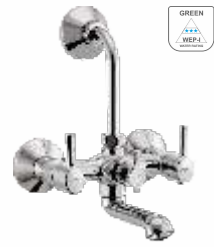

RIPPLE

QUARTER TURN

Wall mixer with bend pipe for overhead shower
F1017401 ₹ 7,010

Wall mixer with bend pipe for overhead shower with built-in non return valve
F1017402 ₹ 7,310