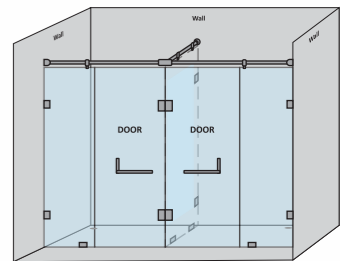

Handle in centre