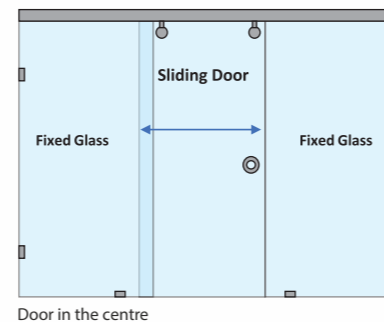

ELISA - WALL-TO-WALL SLIDING SHOWER PARTITION

1 Fixed Glass + 1 Sliding Door(CP Finish/Black Matte Finish)					
Specification	Item Code	Width(mm)	Height(mm)	CP Finish MRP(Rs.)	Black Matte MRP(Rs.)
8mm Clear Glass, CP finish hw	SPWW8501AA	1000-1500	2000	30090	33100
8mm Clear Glass, CP finish hw	SPWW8501AB	1501-2000	2000	33150	36470

ELISA-B XL - WALL-TO-WALL SLIDING SHOWER PARTITION

2 Fixed Glass + 1 Sliding Door in center(CP Finish)				
Specification	Item Code	Width(mm)	Height(mm)	MRP(Rs.)
8mm Clear Glass, CP finish hw	SPWW8502AD	1000-1500	2000	40700
8mm Clear Glass, CP finish hw	SPWW8502AE	1601-2000	2000	42230
8mm Clear Glass, CP finish hw	SPWW8502AF	2001-2500	2000	43700

ELISA XL - WALL-TO-WALL SLIDING SHOWER PARTITION

2 Fixed Glass + 1 Sliding Door in center(CP Finish)				
Specification	Item Code	Width(mm)	Height(mm)	MRP(Rs.)
8mm Clear Glass, CP finish hw	SPWW8502AA	1000-1500	2000	35390
8mm Clear Glass, CP finish hw	SPWW8502AB	1601-2000	2000	36720
8mm Clear Glass, CP finish hw	SPWW8502AC	2001-2500	2000	38000

ENCLAVE - CORNER SLIDING SHOWER PARTITION

2 Fixed Glass + 2 Sliding Doors in Corner (CP Finish)				
Specification	Item Code	Width(mm)	Height(mm)	MRP(Rs.)
8mm Clear Glass, CP finish hw	SPCS8503AA	1800-2200	2000	44000
8mm Clear Glass, CP finish hw	SPCS8503AB	2201-2600	2000	49250
8mm Clear Glass, CP finish hw	SPCS8503AC	2601-3000	2000	53700