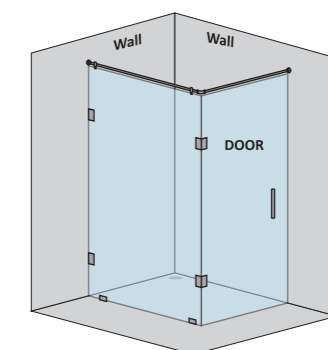

CAPTIVATE-C - L SHAPE SHOWER PARTITION

2 Fixed Glass + 1 Door(in corner)(with round/square shape stabilizer rod set & door Handle)					
Specification	Item Code	Width(mm)	Height(mm)	Round MRP(Rs.)	Square MRP(Rs.)
8mm Clear Glass, CP finish hw	SPLS8107AA	1800-2000	1950	38250	41230
8mm Clear Glass, CP finish hw	SPLS8107AB	2001-2400	1950	41310	43380
8mm Clear Glass, CP finish hw	SPLS8107AC	2401-2500	1950	45390	46050
8mm Clear Glass, CP finish hw	SPLS8107AD	2801-3000	1950	50490	51300
10mm Clear Glass, CP finish hw	SPLS1107AA	1800-2000	1950	44680	48200
10mm Clear Glass, CP finish hw	SPLS1107AB	2001-2400	1950	49160	53340
10mm Clear Glass, CP finish hw	SPLS1107AC	2401-2500	1950	53860	58370
10mm Clear Glass, CP finish hw	SPLS1107AD	2801-3000	1950	58000	63510

CAPTIVATE-A - L SHAPE SHOWER PARTITION

1 Fixed glass + 1 Door(on wall) (with round/square shape stabilizer set & door handle)					
Specification	Item Code	Width(mm)	Height(mm)	Round MRP(Rs.)	Square MRP(Rs.)
8mm Clear Glass, CP finish hw	SPLS8105AA	1500-1700	1950	34680	36410
8mm Clear Glass, CP finish hw	SPLS8105AB	1701-1900	1950	36720	38560
10mm Clear Glass, CP finish hw	SPLS1105AA	1500-1700	1950	35700	37490
10mm Clear Glass, CP finish hw	SPLS1105AB	1701-1900	1950	37740	39630

CAPTIVATE-G - L SHAPE SHOWER PARTITION