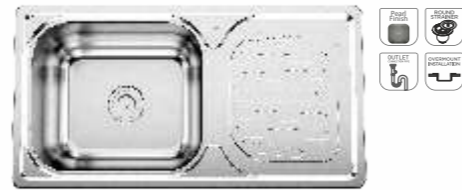

BELLA
Single bowl sink with drain board
304 grade stainless steel
Size: 780 x 410 mm (31" x 16")
Bowl Size: 380 x 330 mm (15" x 13")
Depth: 210 mm (8")
Installation: Over-mount
Cat. No. B4722502 - Pearl finish ₹ 9,080