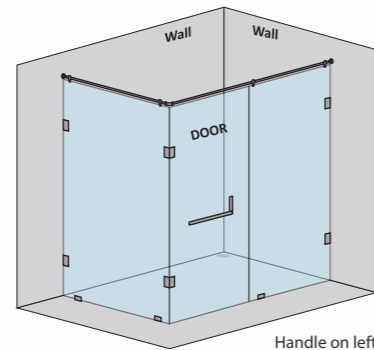

CAPTIVATE-A - L SHAPE SHOWER PARTITION

1 Fixed glass + 1 Door(on wall) (with round/square shape stabilizer set & door handle)					
Specification	Item Code	Width(mm)	Height(mm)	Round MRP(Rs.)	Square MRP(Rs.)
8mm Clear Glass, CP finish hw	SPLS8105AA	1500-1700	1950	34680	36410
8mm Clear Glass, CP finish hw	SPLS8105AB	1701-1900	1950	36720	38560
10mm Clear Glass, CP finish hw	SPLS1105AA	1500-1700	1950	35700	37490
10mm Clear Glass, CP finish hw	SPLS1105AB	1701-1900	1950	37740	39630