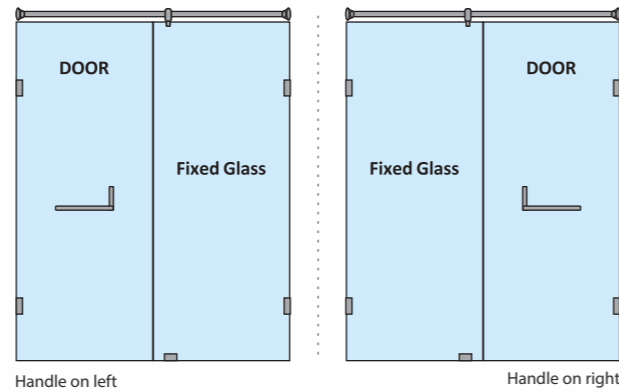

HYBRIS-C WALL-TO-WALL SHOWER PARTITION

1 Fixed Glass + 1 Door(on wall)(with round/square shape stabilizer rod set & door Handle)					
Specification	Item Code	Width(mm)	Height(mm)	Round MRP(Rs.)	Square MRP(Rs.)
8mm Clear Glass, CP finish hw	SPWW8102AA	800-1200	1950	23870	25060
8mm Clear Glass, CP finish hw	SPWW8102AB	1201-1600	1950	28460	29880
8mm Clear Glass, CP finish hw	SPWW8102AC	1601-2000	1950	31720	33310
10mm Clear Glass, CP finish hw	SPWW1102AA	800-1200	1950	27540	28920
10mm Clear Glass, CP finish hw	SPWW1102AB	1201-1600	1950	31820	33410
10mm Clear Glass, CP finish hw	SPWW1102AC	1601-2000	1950	35190	36950

GIANA-B WALL-TO-WALL SHOWER PARTITION

2 Fixed Glass + 1 Door(in center)(with round/square shape stabilizer rod set & door Handle)					
Specification	Item Code	Width(mm)	Height(mm)	Round MRP(Rs.)	Square MRP(Rs.)
8mm Clear Glass, CP finish hw	SPWW8304AA	1200-1600	1950	33840	32230
8mm Clear Glass, CP finish hw	SPWW8304AB	1601-2000	1950	36090	34370
8mm Clear Glass, CP finish hw	SPWW8304AC	2001-2400	1950	42630	40600
8mm Clear Glass, CP finish hw	SPWW8304AC	2401-2500	1950	46380	44170
10mm Clear Glass, CP finish hw	SPWW1304AA	1200-1600	1950	40590	38660
10mm Clear Glass, CP finish hw	SPWW1304AB	1601-2000	1950	45950	43760
10mm Clear Glass, CP finish hw	SPWW1304AC	2001-2400	1950	51300	48860
10mm Clear Glass, CP finish hw	SPWW1304AC	2401-2500	1950	55480	52840

GIANA-A WALL-TO-WALL SHOWER PARTITION