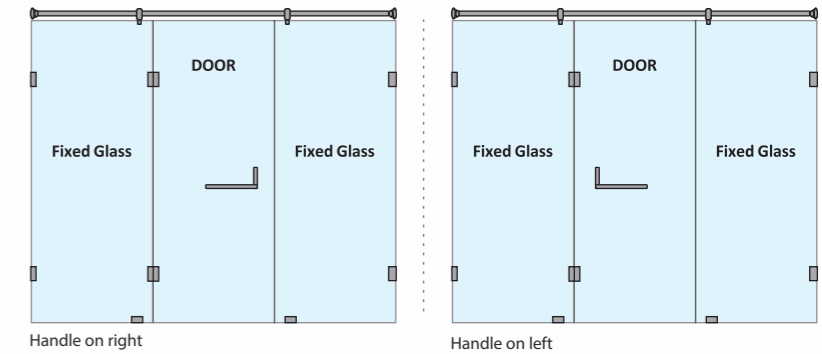

2 Fixed Glass + 1 Door(in center)(with round/square shape stabilizer rod set & door Handle)					
Specification	Item Code	Width(mm)	Height(mm)	Round MRP(Rs.)	Square MRP(Rs.)
8mm Clear Glass, CP finish hw	SPWW8304AA	1200-1600	1950	33840	32230
8mm Clear Glass, CP finish hw	SPWW8304AB	1601-2000	1950	36090	34370
8mm Clear Glass, CP finish hw	SPWW8304AC	2001-2400	1950	42630	40600
8mm Clear Glass, CP finish hw	SPWW8304AC	2401-2500	1950	46380	44170
10mm Clear Glass, CP finish hw	SPWW1304AA	1200-1600	1950	40590	38660
10mm Clear Glass, CP finish hw	SPWW1304AB	1601-2000	1950	45950	43760
10mm Clear Glass, CP finish hw	SPWW1304AC	2001-2400	1950	51300	48860
10mm Clear Glass, CP finish hw	SPWW1304AC	2401-2500	1950	55480	52840