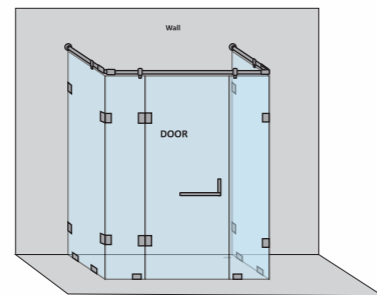

Handle on right