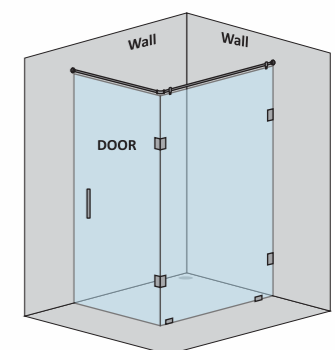

CAPTIVATE-C - L SHAPE SHOWER PARTITION

2 Fixed Glass + 1 Door(in corner)(with round/square shape stabilizer rod set & door Handle)					
Specification	Item Code	Width(mm)	Height(mm)	Round MRP(Rs.)	Square MRP(Rs.)
8mm Clear Glass, CP finish hw	SPLS8107AA	1800-2000	1950	38250	41230
8mm Clear Glass, CP finish hw	SPLS8107AB	2001-2400	1950	41310	43380
8mm Clear Glass, CP finish hw	SPLS8107AC	2401-2500	1950	45390	46050
8mm Clear Glass, CP finish hw	SPLS8107AD	2801-3000	1950	50490	51300
10mm Clear Glass, CP finish hw	SPLS1107AA	1800-2000	1950	44680	48200
10mm Clear Glass, CP finish hw	SPLS1107AB	2001-2400	1950	49160	53340
10mm Clear Glass, CP finish hw	SPLS1107AC	2401-2500	1950	53860	58370
10mm Clear Glass, CP finish hw	SPLS1107AD	2801-3000	1950	58000	63510

CAPTIVATE-A - L SHAPE SHOWER PARTITION

1 Fixed glass + 1 Door(on wall) (with round/square shape stabilizer set & door handle)					
Specification	Item Code	Width(mm)	Height(mm)	Round MRP(Rs.)	Square MRP(Rs.)
8mm Clear Glass, CP finish hw	SPLS8105AA	1500-1700	1950	34680	36410
8mm Clear Glass, CP finish hw	SPLS8105AB	1701-1900	1950	36720	38560
10mm Clear Glass, CP finish hw	SPLS1105AA	1500-1700	1950	35700	37490
10mm Clear Glass, CP finish hw	SPLS1105AB	1701-1900	1950	37740	39630

CAPTIVATE-G - L SHAPE SHOWER PARTITION