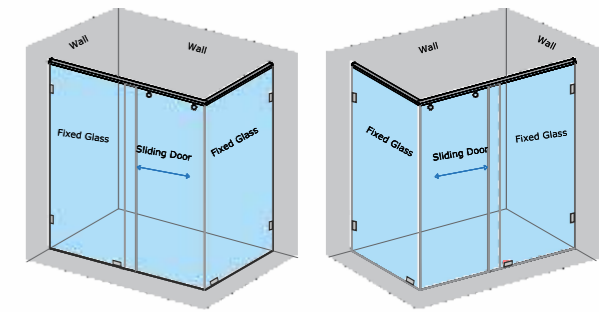

Door in the centre

Door in the centre