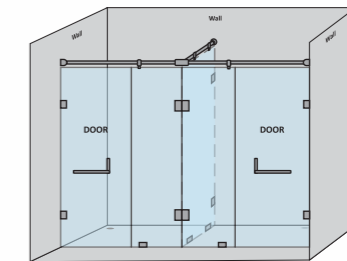

3 Fixed Glass + 2 Door(on wall)(with round/square shape stabilizer rod set & door Handle)					
Specification	Item Code	Width(mm)	Height(mm)	Round MRP(Rs.)	Square MRP(Rs.)
8mm Clear Glass, CP finish hw	SPTS8113AA	2700-3000	1950	55200	57960
8mm Clear Glass, CP finish hw	SPTS8113AB	3001-3400	1950	58750	61690
8mm Clear Glass, CP finish hw	SPTS8113AC	3401-3800	1950	61510	64590
8mm Clear Glass, CP finish hw	SPTS8113AC	3801-4200	1950	64460	67680
8mm Clear Glass, CP finish hw	SPTS8113AC	4201-4500	1950	67300	70670
10mm Clear Glass, CP finish hw	SPTS1113AA	2700-3000	1950	63480	66650
10mm Clear Glass, CP finish hw	SPTS1113AB	3001-3400	1950	67560	70940
10mm Clear Glass, CP finish hw	SPTS1113AC	3401-3800	1950	70740	74280
10mm Clear Glass, CP finish hw	SPTS1113AC	3801-4200	1950	74130	77840
10mm Clear Glass, CP finish hw	SPTS1113AC	4201-4500	1950	77400	81270

Handle on either side