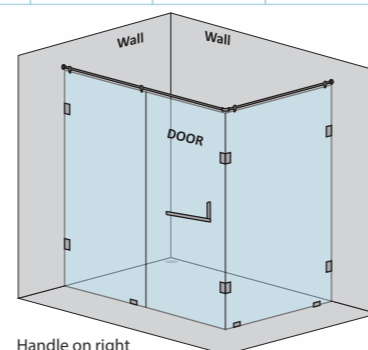

2 Fixed Glass + 1 Door(on glass)(with Round/square shape stabilizer rod set & door Handle)					
Specification	Item Code	Width(mm)	Height(mm)	Round MRP(Rs.)	Square MRP(Rs.)
8mm Clear Glass, CP finish hw	SPLS8308AA	1800-2000	1950	38250	40160
8mm Clear Glass, CP finish hw	SPLS8308AB	2001-2400	1950	41310	43380
8mm Clear Glass, CP finish hw	SPLS8308AC	2401-2500	1950	45390	47660
8mm Clear Glass, CP finish hw	SPLS8308AD	2801-3000	1950	50490	53010
10mm Clear Glass, CP finish hw	SPLS1308AA	1800-2000	1950	44680	46910
10mm Clear Glass, CP finish hw	SPLS1308AB	2001-2400	1950	49160	51620
10mm Clear Glass, CP finish hw	SPLS1308AC	2401-2500	1950	53860	56550
10mm Clear Glass, CP finish hw	SPLS1308AD	2801-3000	1950	58000	60900