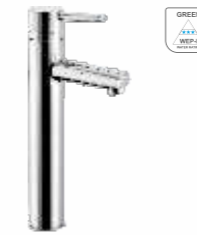

F2013452
Single lever basin mixer with 315 mm (12.5") extended body and 600 mm braided connection pipe (without pop-up)
₹ 5,200