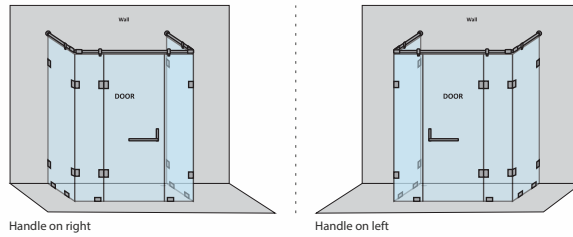

PODIUM-B - C SHAPE SHOWER PARTITION

ADELE-G - T SHAPE SHOWER PARTITION

4 Fixed Glass + 1 Door(with round/square shape stabilizer set & door Handle)					
Specification	Item Code	Width(mm)	Height(mm)	Round MRP(Rs.)	Square MRP(Rs.)
8mm Clear Glass, CP finish hw	SPCS8112AA	2800-3200	1950	59870	62860
8mm Clear Glass, CP finish hw	SPCS8112AB	3201-3600	1950	62730	67370
8mm Clear Glass, CP finish hw	SPCS8112AC	3601-4000	1950	66100	69410
8mm Clear Glass, CP finish hw	SPCS1112AA	2800-3200	1950	70380	73900
10mm Clear Glass, CP finish hw	SPCS1112AB	3201-3600	1950	73440	77110
10mm Clear Glass, CP finish hw	SPCS1112AC	3601-4000	1950	76500	80330