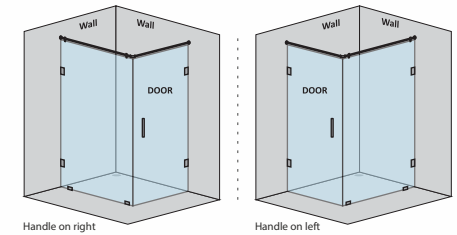

1 Fixed glass + 1 Door(on wall) (with round/square shape stabilizer set & door handle)					
Specification	Item Code	Width(mm)	Height(mm)	Round MRP(Rs.)	Square MRP(Rs.)
8mm Clear Glass, CP finish hw	SPLS8105AA	1500-1700	1950	34680	36410
8mm Clear Glass, CP finish hw	SPLS8105AB	1701-1900	1950	36720	38560
10mm Clear Glass, CP finish hw	SPLS1105AA	1500-1700	1950	35700	37490
10mm Clear Glass, CP finish hw	SPLS1105AB	1701-1900	1950	37740	39630