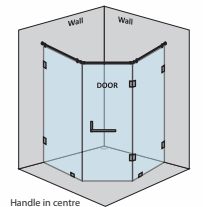

2 Fixed Glass + 1 Door(135° corner)(with square shape stabilizer rod set & door Handle)					
Specification	Item Code	Width(mm)	Height(mm)	MRP(Rs.)	
8mm Clear Glass, CP finish hw	SPPS8110AA	1800-2000	1950	39270	
8mm Clear Glass, CP finish hw	SPPS8110AB	2001-2400	1950	41310	
8mm Clear Glass, CP finish hw	SPPS8110AC	2401-2800	1950	43860	
8mm Clear Glass, CP finish hw	SPPS8110AD	2801-3000	1950	48860	
10mm Clear Glass, CP finish hw	SPPS1101AA	1800-2000	1950	45900	
10mm Clear Glass, CP finish hw	SPPS1101AB	2001-2400	1950	50800	
10mm Clear Glass, CP finish hw	SPPS1101AC	2401-2800	1950	55590	
10mm Clear Glass, CP finish hw	SPPS1101AD	2801-3000	1950	60490