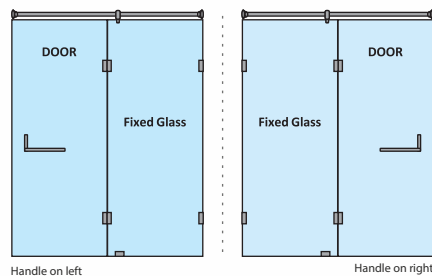

GIANA-A WALL-TO-WALL SHOWER PARTITION

1 Fixed Glass + 1 Door(on glass)(with round/square shape stabilizer rod set & door Handle)					
Specification	Item Code	Width(mm)	Height(mm)	Round MRP(Rs.)	Square MRP(Rs.)
8mm Clear Glass, CP finish hw	SPWW8103AA	800-1200	1950	23870	25060
8mm Clear Glass, CP finish hw	SPWW8103AB	1201-1600	1950	28460	29880
8mm Clear Glass, CP finish hw	SPWW8103AC	1601-2000	1950	31720	33310
10mm Clear Glass, CP finish hw	SPWW1103AA	800-1200	1950	27540	28920
10mm Clear Glass, CP finish hw	SPWW1103AB	1201-1600	1950	31820	33410
10mm Clear Glass, CP finish hw	SPWW1103AC	1601-2000	1950	35190	36950