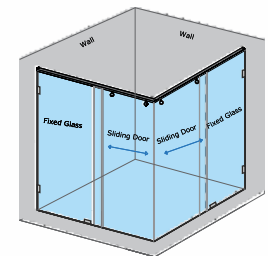

2 Fixed Glass + 2 Sliding Doors in Corner (CP Finish)				
Specification	Item Code	Width(mm)	Height(mm)	MRP(Rs.)
8mm Clear Glass, CP finish hw	SPCS8503AA	1800-2200	2000	44000
8mm Clear Glass, CP finish hw	SPCS8503AB	2201-2600	2000	49250
8mm Clear Glass, CP finish hw	SPCS8503AC	2601-3000	2000	53700