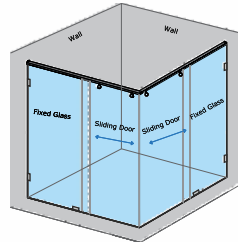

ENCLAVE-B - CORNER SLIDING SHOWER PARTITION

2 Fixed Glass + 2 Sliding Doors in Corner (Black Matte Finish)				
Specification	Item Code	Width(mm)	Height(mm)	MRP(Rs.)
8mm Clear Glass, BM finish hw	SPCS8504AD	1800-2200	2000	48400
8mm Clear Glass, BM finish hw	SPCS8504AE	2201-2600	2000	54180
8mm Clear Glass, BM finish hw	SPCS8504AF	2601-3000	2000	59070

Door in the centre

ARISTOS SIGNA - B - CORNER SLIDING SHOWER PARTITION

2 Fixed Glass + 1 Sliding Door on corner (CP Finish)				
Specification	Item Code	Width(mm)	Height(mm)	MRP(Rs.)
8mm Clear Glass, CP finish hw	SPCS8506AA	1800-2200	2000	43500
8mm Clear Glass, CP finish hw	SPCS8506AB	2201-2600	2000	48700
8mm Clear Glass, CP finish hw	SPCS8506AC	2601-3000	2000	53000