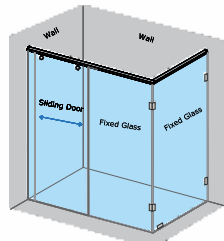

Door in left