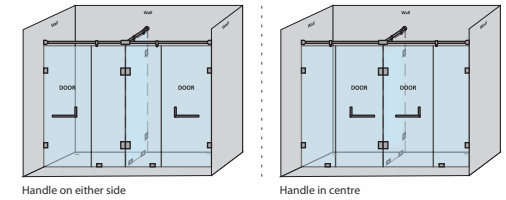

3 Fixed Glass + 2 Door(on wall)(with round/square shape stabilizer rod set & door Handle)					
Specification	Item Code	Width(mm)	Height(mm)	Round MRP(Rs.)	Square MRP(Rs.)
8mm Clear Glass, CP finish hw	SPTS8113AA	2700-3000	1950	55200	57960
8mm Clear Glass, CP finish hw	SPTS8113AB	3001-3400	1950	58750	61690
8mm Clear Glass, CP finish hw	SPTS8113AC	3401-3800	1950	61510	64590
8mm Clear Glass, CP finish hw	SPTS8113AC	3801-4200	1950	64460	67680
8mm Clear Glass, CP finish hw	SPTS8113AC	4201-4500	1950	67300	70670
10mm Clear Glass, CP finish hw	SPTS1113AA	2700-3000	1950	63480	66650
10mm Clear Glass, CP finish hw	SPTS1113AB	3001-3400	1950	67560	70940
10mm Clear Glass, CP finish hw	SPTS1113AC	3401-3800	1950	70740	74280
10mm Clear Glass, CP finish hw	SPTS1113AC	3801-4200	1950	74130	77840
10mm Clear Glass, CP finish hw	SPTS1113AC	4201-4500	1950	77400	81270