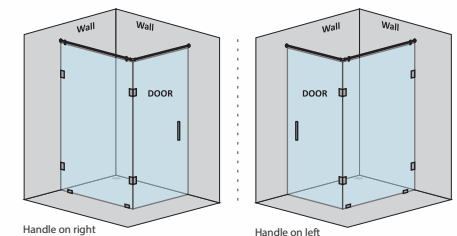

1 Fixed glass + 1 Door(on glass) (with round/square shape stabilizer set & door handle)					
Specification	Item Code	Width(mm)	Height(mm)	Round MRP(Rs.)	Square MRP(Rs.)
8mm Clear Glass, CP finish hw	SPLS8106AA	1500-1700	1950	34680	36410
8mm Clear Glass, CP finish hw	SPLS8106AB	1701-1900	1950	36720	38560
10mm Clear Glass, CP finish hw	SPLS1106AA	1500-1700	1950	35700	37490
10mm Clear Glass, CP finish hw	SPLS1106AB	1701-1900	1950	37740	39630