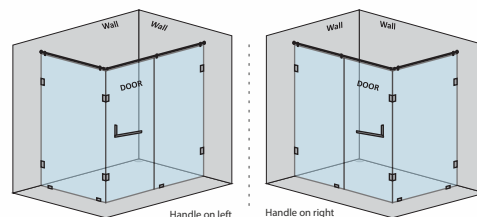

CAPTIVATE-G - L SHAPE SHOWER PARTITION

CAPTIVATE-B - L SHAPE SHOWER PARTITION

2 Fixed Glass + 1 Door(on glass)(with Round/square shape stabilizer rod set & door Handle)					
Specification	Item Code	Width(mm)	Height(mm)	Round MRP(Rs.)	Square MRP(Rs.)
8mm Clear Glass, CP finish hw	SPLS8308AA	1800-2000	1950	38250	40160
8mm Clear Glass, CP finish hw	SPLS8308AB	2001-2400	1950	41310	43380
8mm Clear Glass, CP finish hw	SPLS8308AC	2401-2500	1950	45390	47660
8mm Clear Glass, CP finish hw	SPLS8308AD	2801-3000	1950	50490	53010
10mm Clear Glass, CP finish hw	SPLS1308AA	1800-2000	1950	44680	46910
10mm Clear Glass, CP finish hw	SPLS1308AB	2001-2400	1950	49160	51620
10mm Clear Glass, CP finish hw	SPLS1308AC	2401-2500	1950	53860	56550
10mm Clear Glass, CP finish hw	SPLS1308AD	2801-3000	1950	58000	60900