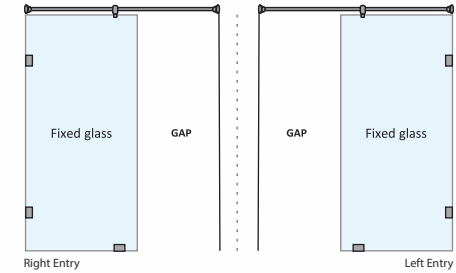

PREMIUM COLOUR OPTIONS

French Gold

Rose Gold

Matte Black

Chrome

HYBRIS-A WALK-IN SHOWER PARTITION

Only 1 fixed glass w/o door (with round/square shape stabilizer rod set)					
Specification	Item Code	Width(mm)	Height(mm)	Round MRP(Rs.)	Square MRP(Rs.)
8mm Clear Glass, CP finish hw	SPWP8100AA	600-900	1950	16120	16930
8mm Clear Glass, CP finish hw	SPWP8100AB	901-1100	1950	16630	17460
8mm Clear Glass, CP finish hw	SPWP8100AC	1101-1200	1950	17340	18210
10mm Clear Glass, CP finish hw	SPWP1100AA	600-900	1950	16600	17430
10mm Clear Glass, CP finish hw	SPWP1100AB	901-1100	1950	17130	17990
10mm Clear Glass, CP finish hw	SPWP1100AC	1101-1200	1950	17860	18750