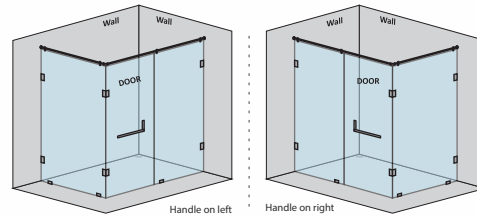

CAPTIVATE-C - L SHAPE SHOWER PARTITION

CAPTIVATE-A - L SHAPE SHOWER PARTITION

2 Fixed Glass + 1 Door(in corner)(with round/square shape stabilizer rod set & door Handle)					
Specification	Item Code	Width(mm)	Height(mm)	Round MRP(Rs.)	Square MRP(Rs.)
8mm Clear Glass, CP finish hw	SPLS8107AA	1800-2000	1950	38250	41230
8mm Clear Glass, CP finish hw	SPLS8107AB	2001-2400	1950	41310	43380
8mm Clear Glass, CP finish hw	SPLS8107AC	2401-2500	1950	45390	46050
8mm Clear Glass, CP finish hw	SPLS8107AD	2801-3000	1950	50490	51300
10mm Clear Glass, CP finish hw	SPLS1107AA	1800-2000	1950	44680	48200
10mm Clear Glass, CP finish hw	SPLS1107AB	2001-2400	1950	49160	53340
10mm Clear Glass, CP finish hw	SPLS1107AC	2401-2500	1950	53860	58370
10mm Clear Glass, CP finish hw	SPLS1107AD	2801-3000	1950	58000	63510