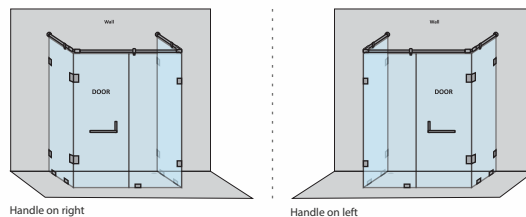

PODIUM-A - C SHAPE SHOWER PARTITION

SOLITUDE (R) - PENTAGON SHAPE SHOWER PARTITION

3 Fixed Glass + 1 Door(with round/square shape stabilizer rod set & door Handle)					
Specification	Item Code	Width(mm)	Height(mm)	Round MRP(Rs.)	Square MRP(Rs.)
8mm Clear Glass, CP finish hw	SPCS8111AA	2500-2800	1950	49470	51940
8mm Clear Glass, CP finish hw	SPCS8111AB	2801-3200	1950	53750	56440
8mm Clear Glass, CP finish hw	SPCS8111AC	3201-3600	1950	56710	59550
8mm Clear Glass, CP finish hw	SPCS8111AD	3601-4000	1950	59100	62060
10mm Clear Glass, CP finish hw	SPCS1111AA	2500-2800	1950	56890	59730
10mm Clear Glass, CP finish hw	SPCS1111AB	2801-3200	1950	61810	64900
10mm Clear Glass, CP finish hw	SPCS1111AC	3201-3600	1950	65220	68480
10mm Clear Glass, CP finish hw	SPCS1111AD	3601-4000	1950	67970	71370