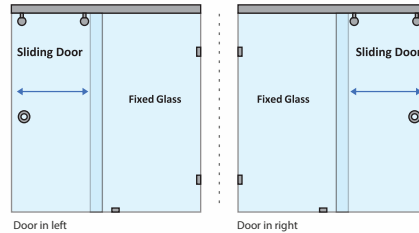

ELISA - WALL-TO-WALL SLIDING SHOWER PARTITION

ELISA-B XL - WALL-TO-WALL SLIDING SHOWER PARTITION

1 Fixed Glass + 1 Sliding Door(CP Finish/Black Matte Finish)					
Specification	Item Code	Width(mm)	Height(mm)	CP Finish MRP(Rs.)	Black Matte MRP(Rs.)
8mm Clear Glass, CP finish hw	SPWW8501AA	1000-1500	2000	30090	33100
8mm Clear Glass, CP finish hw	SPWW8501AB	1501-2000	2000	33150	36470