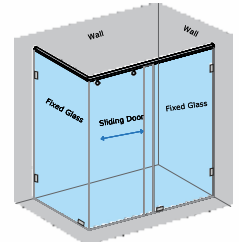

Door in the centre

ARISTOS - B - CORNER SLIDING SHOWER PARTITION

2 Fixed Glass + 1 Sliding Door on Wall (CP Finish)				
Specification	Item Code	Width(mm)	Height(mm)	MRP(Rs.)
8mm Clear Glass, CP finish hw	SPCS8505AA	1800-2200	2000	44000
8mm Clear Glass, CP finish hw	SPCS8505AB	2201-2600	2000	49250
8mm Clear Glass, CP finish hw	SPCS8505AC	2601-3000	2000	53500