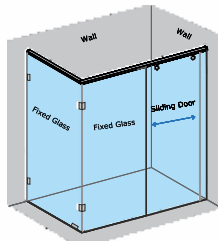

Door in right