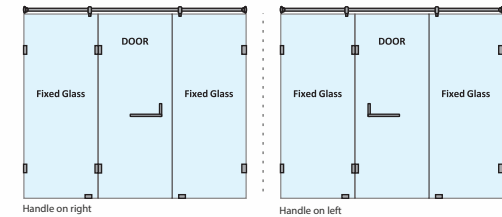

GIANA-B WALL-TO-WALL SHOWER PARTITION

2 Fixed Glass + 1 Door(in center)(with round/square shape stabilizer rod set & door Handle)					
Specification	Item Code	Width(mm)	Height(mm)	Round MRP(Rs.)	Square MRP(Rs.)
8mm Clear Glass, CP finish hw	SPWW8304AA	1200-1600	1950	33840	32230
8mm Clear Glass, CP finish hw	SPWW8304AB	1601-2000	1950	36090	34370
8mm Clear Glass, CP finish hw	SPWW8304AC	2001-2400	1950	42630	40600
8mm Clear Glass, CP finish hw	SPWW8304AC	2401-2500	1950	46380	44170
10mm Clear Glass, CP finish hw	SPWW1304AA	1200-1600	1950	40590	38660
10mm Clear Glass, CP finish hw	SPWW1304AB	1601-2000	1950	45950	43760
10mm Clear Glass, CP finish hw	SPWW1304AC	2001-2400	1950	51300	48860
10mm Clear Glass, CP finish hw	SPWW1304AC	2401-2500	1950	55480	52840