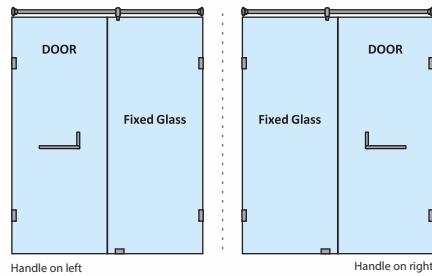

HYBRIS-C WALL-TO-WALL SHOWER PARTITION

1 Fixed Glass + 1 Door(on wall)(with round/square shape stabilizer rod set & door Handle)					
Specification	Item Code	Width(mm)	Height(mm)	Round MRP(Rs.)	Square MRP(Rs.)
8mm Clear Glass, CP finish hw	SPWW8102AA	800-1200	1950	23870	25060
8mm Clear Glass, CP finish hw	SPWW8102AB	1201-1600	1950	28460	29880
8mm Clear Glass, CP finish hw	SPWW8102AC	1601-2000	1950	31720	33310
10mm Clear Glass, CP finish hw	SPWW1102AA	800-1200	1950	27540	28920
10mm Clear Glass, CP finish hw	SPWW1102AB	1201-1600	1950	31820	33410
10mm Clear Glass, CP finish hw	SPWW1102AC	1601-2000	1950	35190	36950