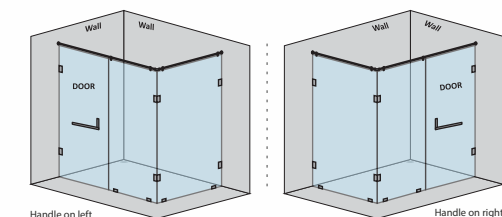

CAPTIVATE-W - L SHAPE SHOWER PARTITION

2 Fixed Glass + 1 Door(on wall)(with round/square shape stabilizer rod set & door Handle)					
Specification	Item Code	Width(mm)	Height(mm)	Round MRP(Rs.)	Square MRP(Rs.)
8mm Clear Glass, CP finish hw	SPLS8109AA	1800-2000	1950	32230	41230
8mm Clear Glass, CP finish hw	SPLS8109AB	2001-2400	1950	34370	43380
8mm Clear Glass, CP finish hw	SPLS8109AC	2401-2500	1950	40600	46050
8mm Clear Glass, CP finish hw	SPLS8109AD	2801-3000	1950	44170	51300
10mm Clear Glass, CP finish hw	SPLS1109AA	1800-2000	1950	38660	48200
10mm Clear Glass, CP finish hw	SPLS1109AB	2001-2400	1950	43760	53340
10mm Clear Glass, CP finish hw	SPLS1109AC	2401-2500	1950	48860	58370
10mm Clear Glass, CP finish hw	SPLS1109AD	2801-3000	1950	52840	63510