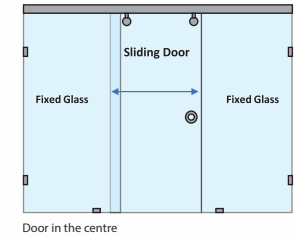

2 Fixed Glass + 1 Sliding Door in center(CP Finish)				
Specification	Item Code	Width(mm)	Height(mm)	MRP(Rs.)
8mm Clear Glass, CP finish hw	SPWW8502AD	1000-1500	2000	40700
8mm Clear Glass, CP finish hw	SPWW8502AE	1601-2000	2000	42230
8mm Clear Glass, CP finish hw	SPWW8502AF	2001-2500	2000	43700