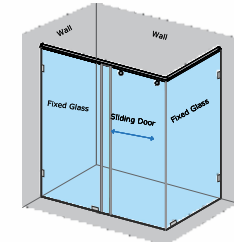

Door in the centre