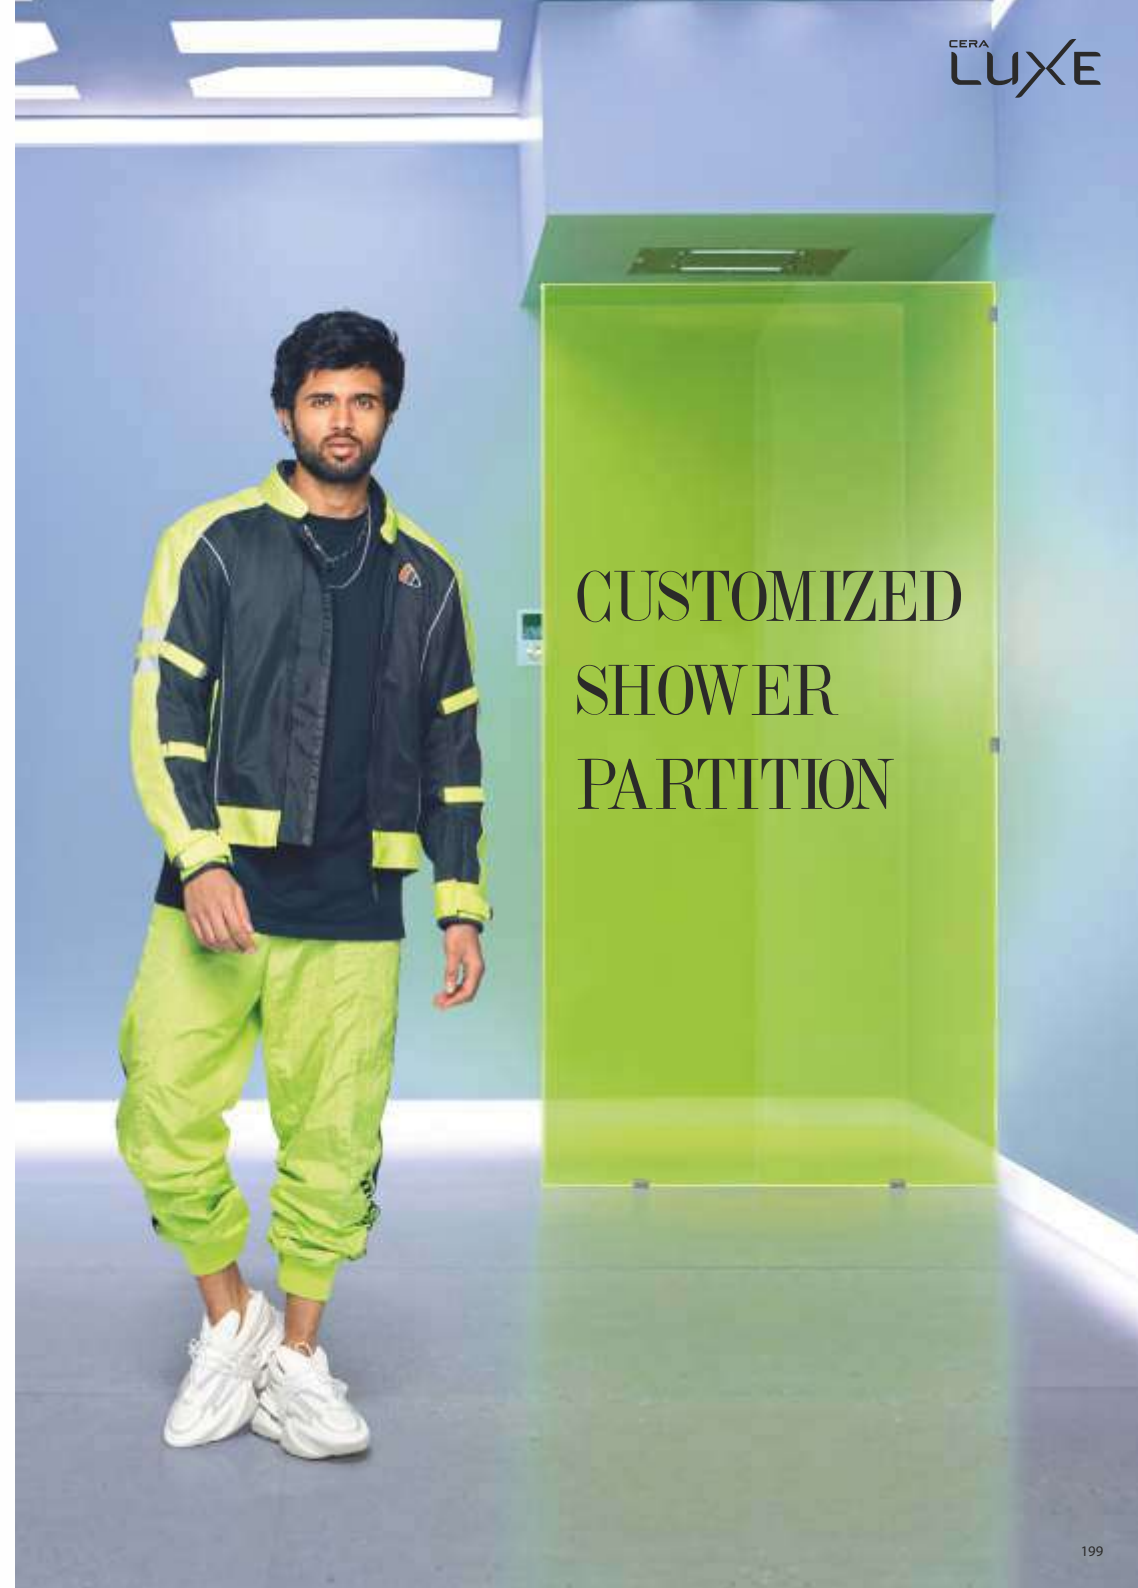

SINGLE BOWL SINKS

DORA LITE
Single bowl sink manufactured from 0.8 mm thick 202 grade stainless steel Size: 510 x 430 mm (20" x 17") Depth: 203 mm (8")
Installation: Top mount
Cat. No. B4621104 - Gloss finish ₹ 4,770
Cat. No. B4621104 - Matt finish ₹ 4,940

DREW LITE
Single bowl sink manufactured from 0.8 mm thick 202 grade stainless steel Size: 455 x 405 mm (18" x 16") Depth: 203 mm (8")
Installation: Top mount
Cat. No. B4621105 - Gloss finish ₹ 4,380
Cat. No. B4621105 - Matt finish ₹ 4,550

KITCHEN SINK ACCESSORIES 304 GRADE STAINLESS STEEL

Outlet connection pipe for double bowl sink without overflow
B4811501
₹ 480

Outlet connection pipe for double bowl sink with overflow
(Only for B4724501, B4724502 and B4724503) B4811502
₹ 480

Outlet connection pipe for single bowl sink without overflow B4811503
₹ 360

Outlet connection pipe for single bowl sink with overflow
(Only for B4722504) B4811504
₹ 360

Square strainer 110 x 110 mm
B4811513 (304 grade)
₹ 1,480

Round strainer 110 mm dia
B4811511 (304 grade)
₹ 930

202 grade stainless steel

Round strainer 110 mm dia
B4811512 (202 grade)
₹ 540

**CUSTOMIZED
SHOWER
PARTITION**