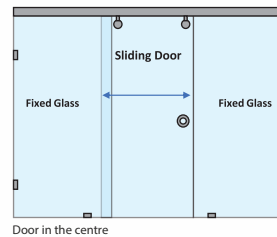

ELISA XL - WALL-TO-WALL SLIDING SHOWER PARTITION

ENCLAVE - CORNER SLIDING SHOWER PARTITION

2 Fixed Glass + 1 Sliding Door in center(CP Finish)				
Specification	Item Code	Width(mm)	Height(mm)	MRP(Rs.)
8mm Clear Glass, CP finish hw	SPWW8502AA	1000-1500	2000	35390
8mm Clear Glass, CP finish hw	SPWW8502AB	1601-2000	2000	36720
8mm Clear Glass, CP finish hw	SPWW8502AC	2001-2500	2000	38000