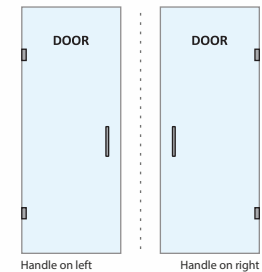

HYBRIS-B WALK-IN DOOR

Only 1 Swinging Door(with round/square shape door handle)					
Specification	Item Code	Width(mm)	Height(mm)	Round MRP(Rs.)	Square MRP(Rs.)
8mm Clear Glass, CP finish hw	SPWP8101AA	600-800	1950	15100	15860
8mm Clear Glass, CP finish hw	SPWP8101AB	801-1000	1950	16830	17670
10mm Clear Glass, CP finish hw	SPWP1101AA	600-800	1950	15300	16070
10mm Clear Glass, CP finish hw	SPWP1101AB	801-1000	1950	17030	17880