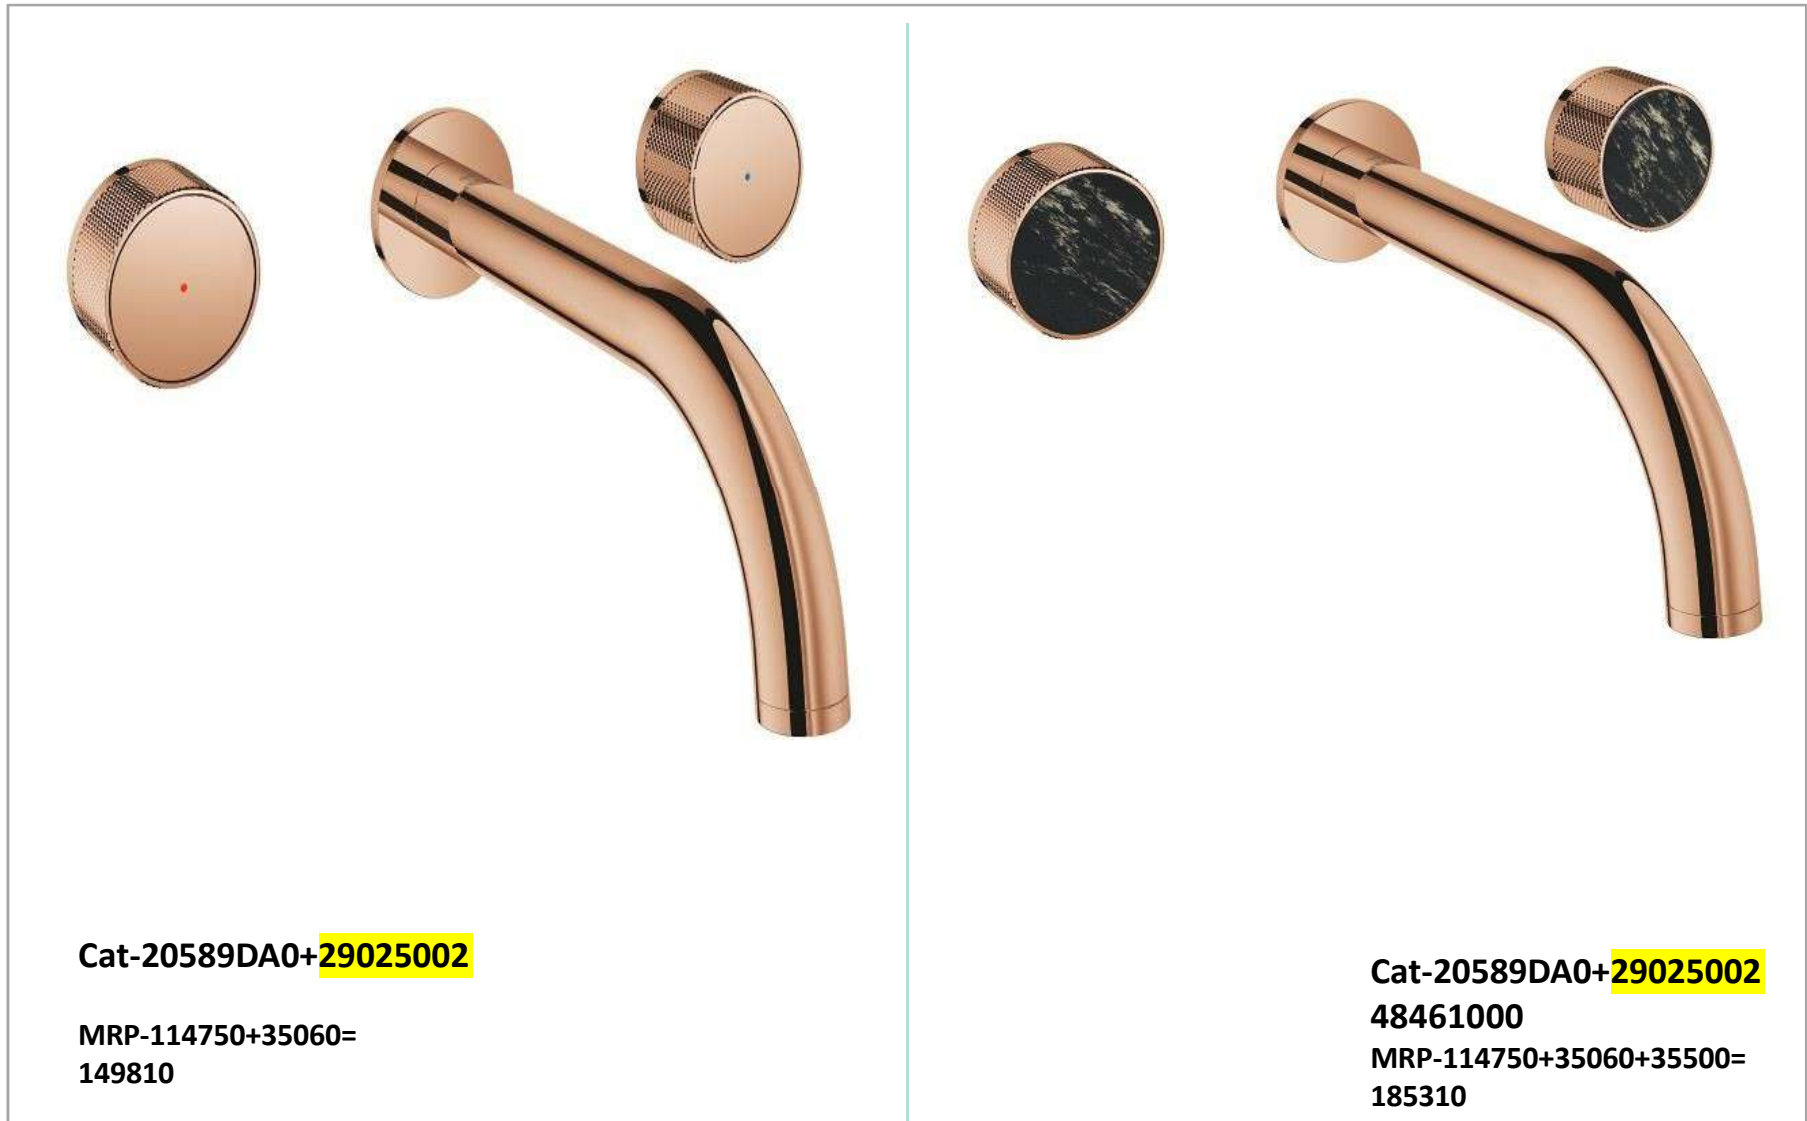

ATRIO –PRIVATE COLLECTION

Pure Freude an Wasser

Cat-20589DA0+29025002

MRP-114750+35060=
149810

Cat-20589DA0+29025002

48461000
MRP-114750+35060+35500=
185310