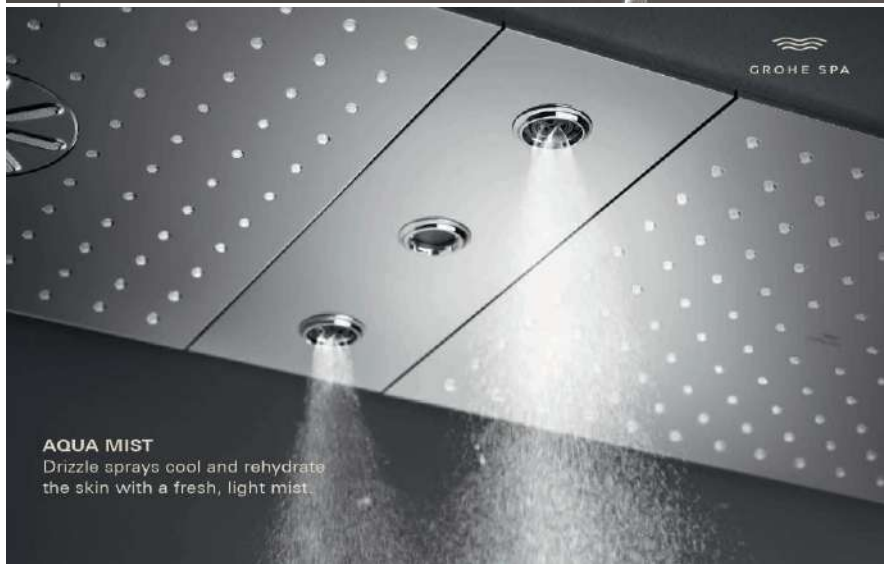

AQUA CASCADE

The invigorating sensation of a personal waterfall recreated with an exceptionally wide water channel.

AQUA PURE

A smooth, crystal-clear pillar of water to gently wash away the stress of the day.