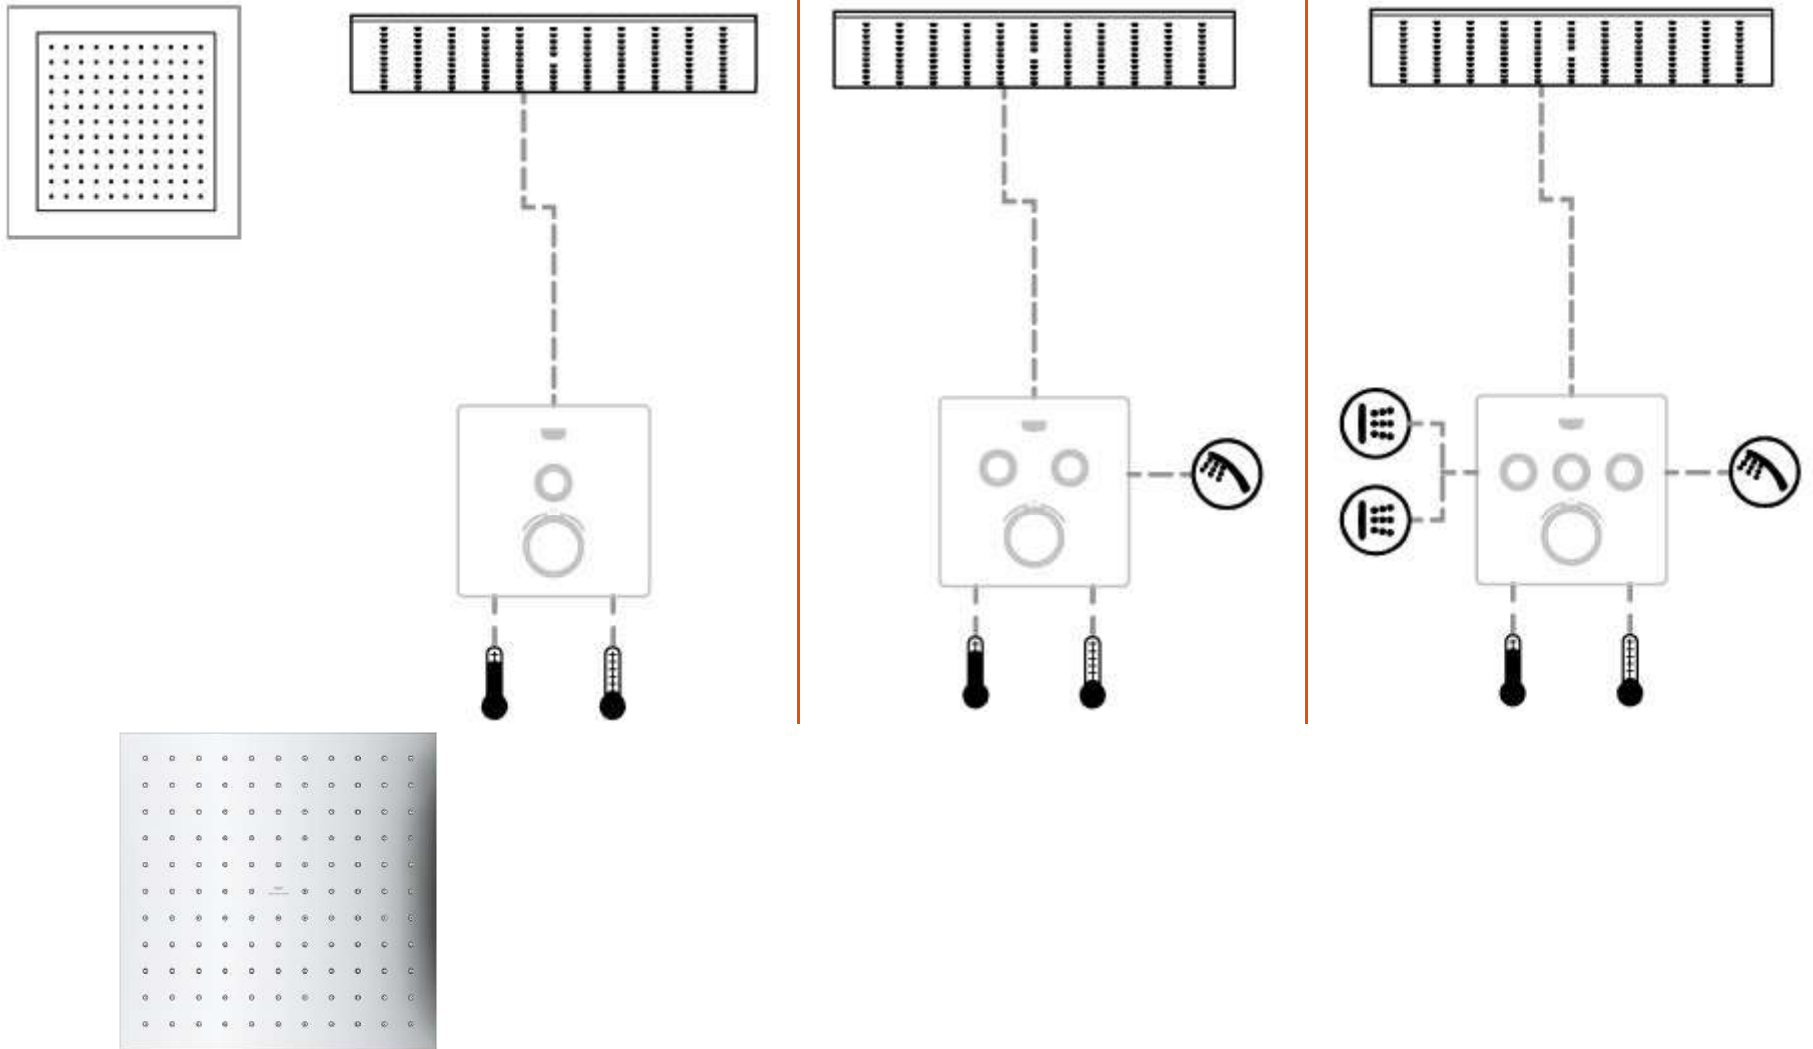

Rainshower Aqua Mono Ceiling Shower – SMC Configuration

Cat No. AQUA MONO SPRAY= 26731000