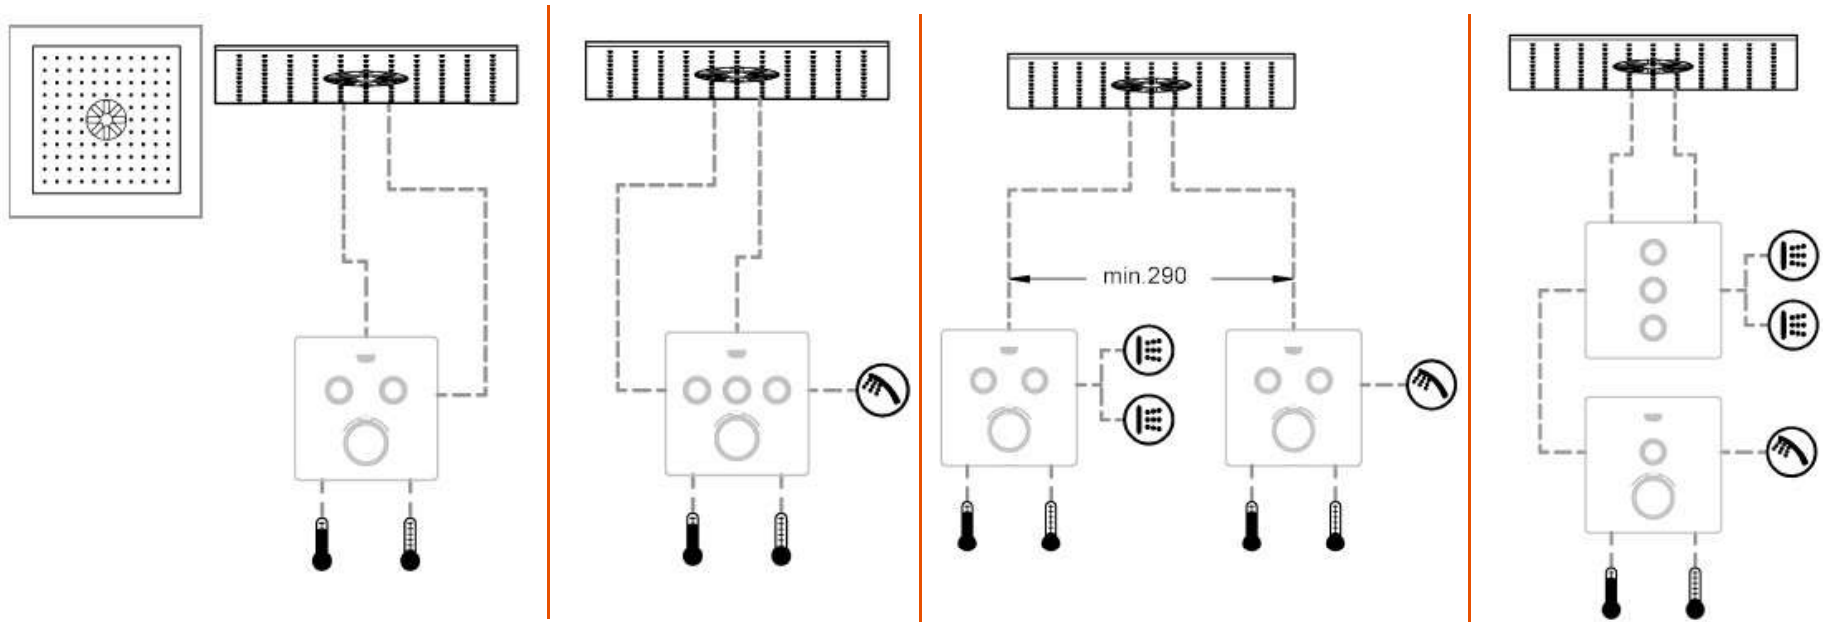

Rainshower Aqua Duo Ceiling Shower – SMC Configuration

Cat No. AQUA DUO SPRAY= 26733000