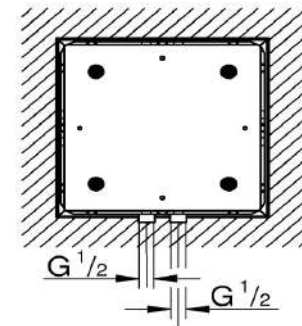

- Spray Mode:
  - GROHE clear rain, lasing rain
  - including concealed body, mounting material and
  - sealing material for further combinations
  - 334 x 334 mm
  - **@3 bar- lasing rain 16 LPM, clear rain 20 LPM, Both clear rain + lasing rain- 36 LPM**
  - chrome shower disc
  - Attachment screw 1/2"
  - GROHE Magic Sprinkler Technology
  - GROHE StarFlash chrome finish
  - Quick cleaning unit to prevent limescale
  - Recommended minimum water pressure 1.0 bar