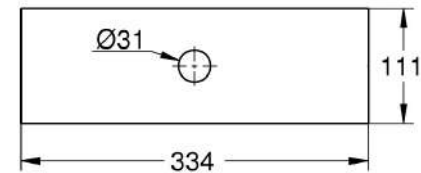

- for 1 spray
- 334 x 111 mm
- chrome shower disc
- GROHE StarFlash chrome finish