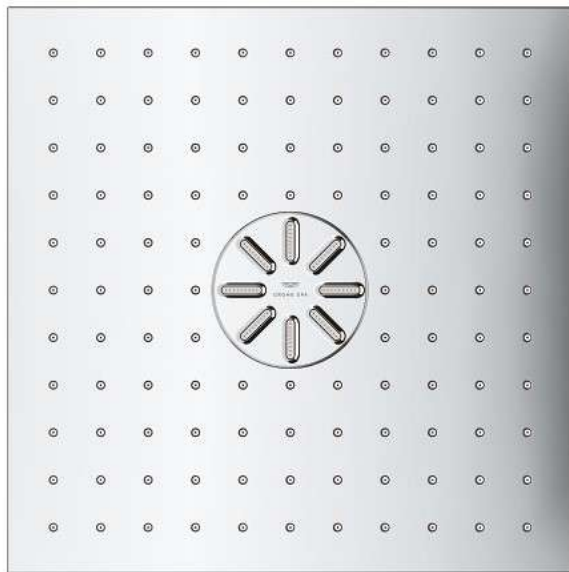

26733000- RAINSHOWER AQUA DUO CEILING SHOWER 2 SPRAYS

Cat No. 26733000
MRP- 140,000