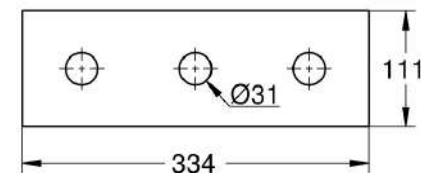

- for 2 sprays
- 334 x 111 mm
- GROHE StarFlash chrome finish
- spray plates 26 735 000 and/or 26 737 000 to be ordered separately as well as rough-in box 26 739 000