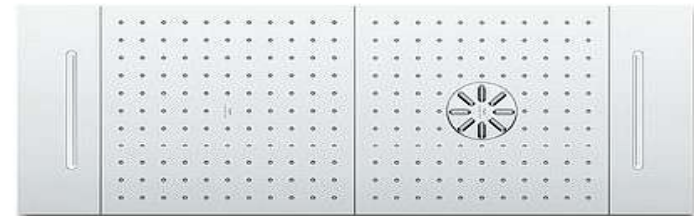

Customized showering pleasure by GROHE

Create a unique ceiling shower -
They can be arranged vertically,
horizontally, asymmetrically and
even around corners.