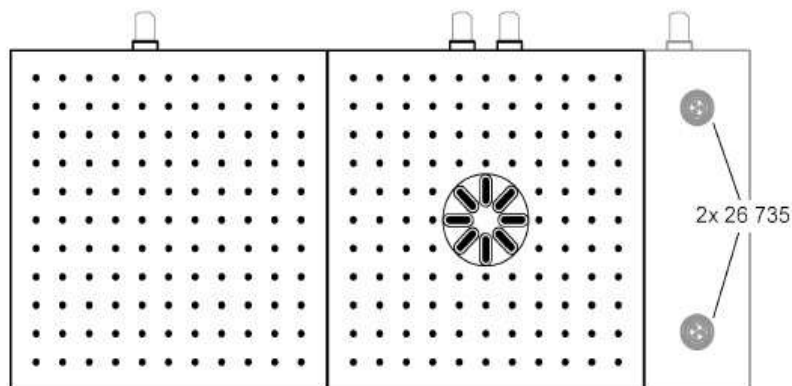

Rainshower Aqua - Smart Control Configuration

Cat No. AQUA MONO SPRAY= 26731000 = 120000/-

AQUA DUO SPRAY= 26733000 = 140000/-

AQUA MIST (x 2) + CONCEALED + COVER = 26735000 (x 2) + 26739000 + 26785000 = 84500/-