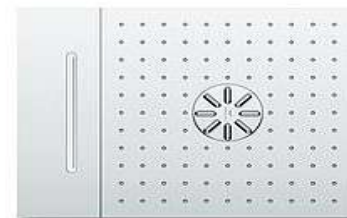

Customized showering pleasure by GROHE

Create a unique ceiling shower -
They can be arranged vertically,
horizontally, asymmetrically and
even around corners.