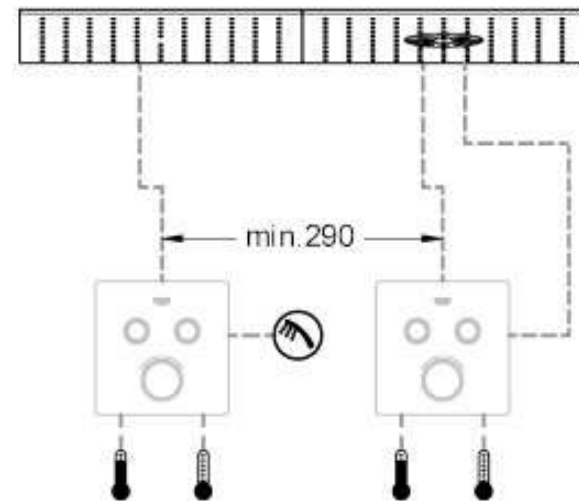

Rainshower Aqua - Smart Control Configuration

Cat No. AQUA MONO SPRAY= 26731000 = 120000/-
AQUA DUO SPRAY= 26733000= 140000/-