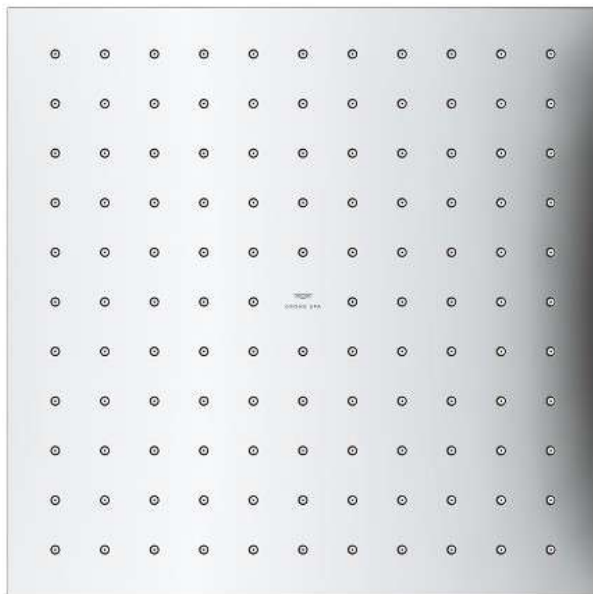

# 26731000- RAINSHOWER AQUA MONO CEILING SHOWER 1 SPRAY

Cat No. 26731000  
MRP- 120,000

- spray pattern:
- GROHE Gentle Rain Shower
- including concealed body, mounting material and
- sealing material for further combinations
- 334 x 334 mm
- **@3 bar- 21 LPM**
- chrome shower disc
- Attachment screw 1/2"
- GROHE Magic Sprinkler Technology
- GROHE StarFlash chrome finish
- Quick cleaning unit to prevent limescale
- Recommended minimum water pressure 1.0 bar