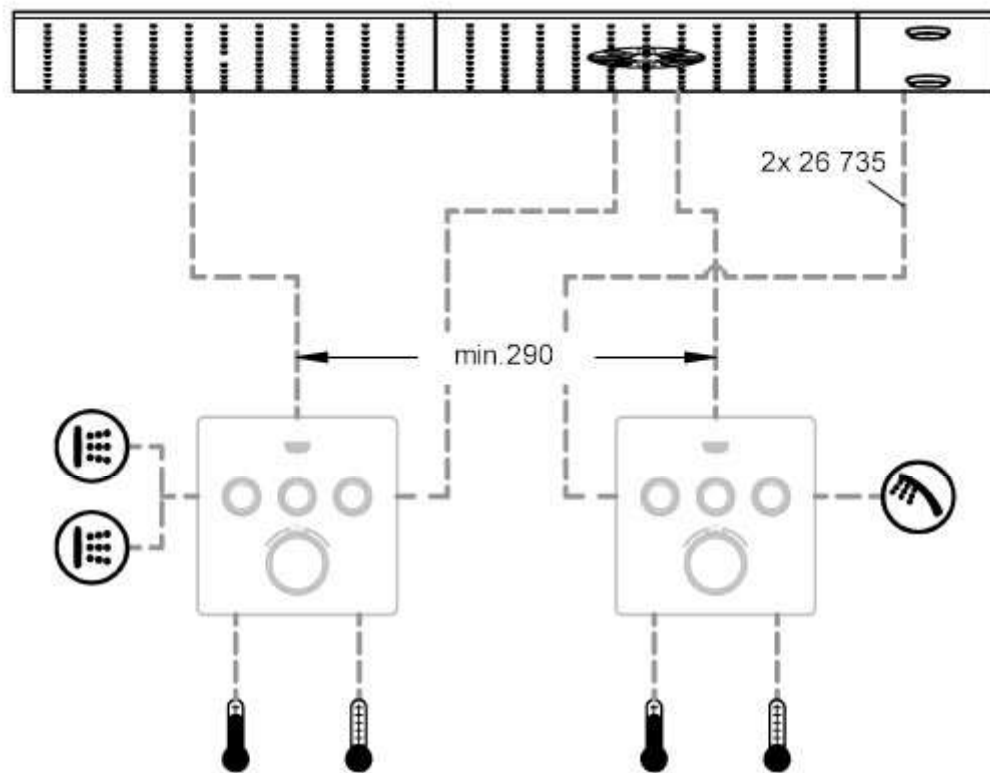

Rainshower Aqua - Smart Control Configuration

Cat No. AQUA MONO SPRAY= 26731000 = 120000/-

AQUA DUO SPRAY= 26733000 = 140000/-

AQUA MIST (x 2) + CONCEALED + COVER = 26735000 (x 2) + 26739000 + 26785000 = 84500/-