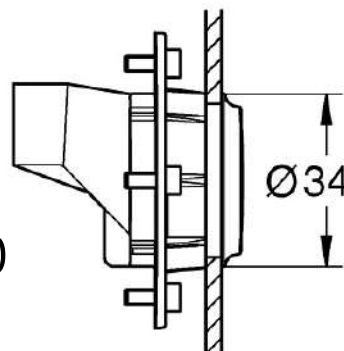

Cat No. 26735000
MRP - 20000