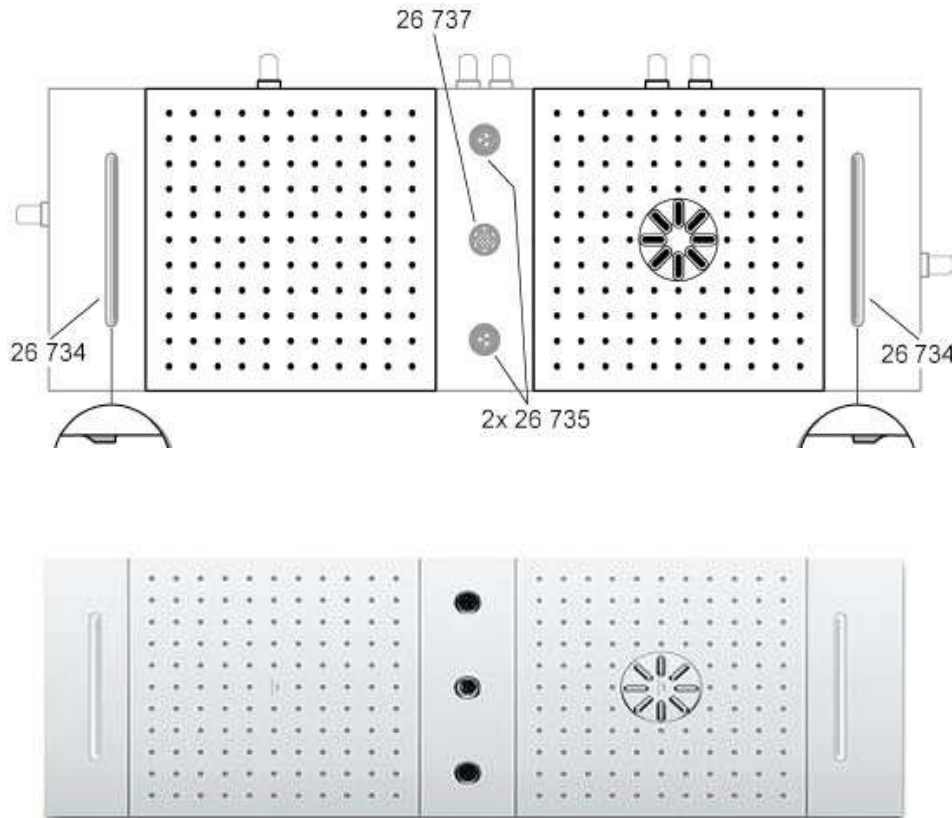

Rainshower Aqua - Smart Control Configuration

Cat No. AQUA MONO SPRAY= 26731000 = 120000/-
AQUA DUO SPRAY= 26733000 =140000/-
AQUA CASCADE + CONCEALED = 26734000 (x 2) + 26739000 (x 2) = 120000/-
AQUA MIST + CONCEALED + COVER = 26735000 (x 2) + 26739000 + 26786000 = 87500/-
AQUA PURE SPRAY = 26737000 = 20000/-

LIXIL Total MRP- 120000+140000+120000+87500+20000 = 487,500/-