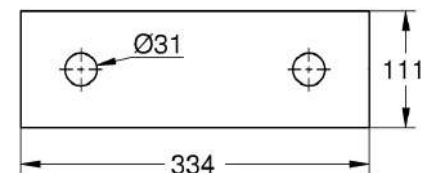

- for 1 – 2 sprays
- 334 x 111 mm
- chrome shower disc
- GROHE StarFlash chrome finish