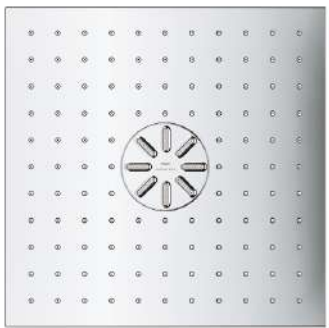

Rainshower Aqua Duo Ceiling Shower – SMC Configuration

Cat No. AQUA DUO SPRAY= 26733000