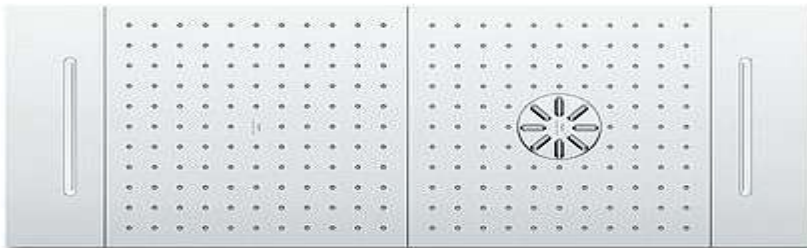

# Rainshower AQUA Ceiling Showers

Rainshower AQUA Ceiling Showers is a modular shower system. The flush-mounted modules can be exchanged, extended and individually combined to create a unique ceiling shower. The modules also give users the option to create flexible arrangements: thanks to their angular form and different lengths, they can be arranged vertically, horizontally, asymmetrically and even around corners. With their reduced, clear language of form, Rainshower AQUA Ceiling Showers embody a stylish addition to modern bathrooms.