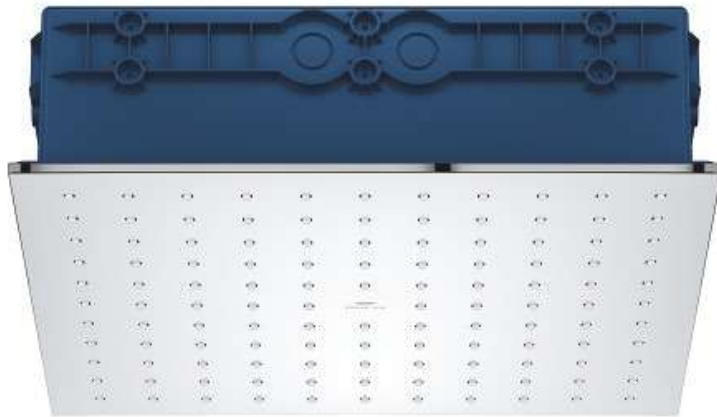

26731000- RAINSHOWER AQUA MONO CEILING SHOWER 1 SPRAY

Cat No. 26731000
MRP- 120,000