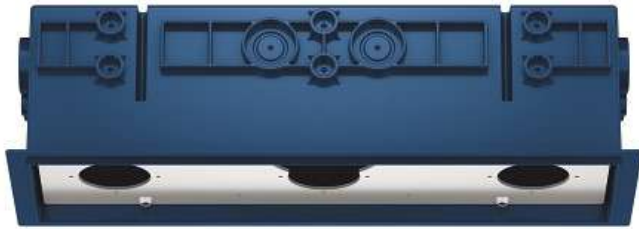

# 26739000- RAINSHOWER AQUA SMALL ROUGH-IN FOR CEILING SHOWERS

Cat No. 26739000  
MRP- 20000

- 320 x 100 mm
- ready for 2 water ways (including 2 x connection threads 1/2", water guide, mounting material and sealing material for further combinations)
- Internal water flow conduit for longer life