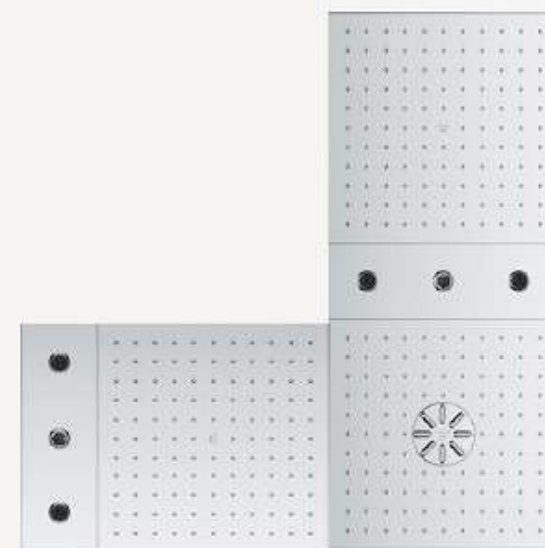

CUSTOMIZABLE & SCALABLE CEILING SHOWERS CREATE YOUR OWN SHOWER & SPA EXPERIENCE

S Q U A R E

C O R N E R

5 MODULES