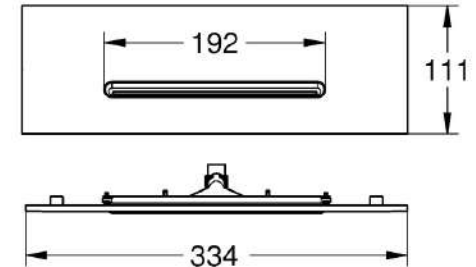

26734000- RAINSHOWER AQUA CASCADE CEILING SHOWER COVER INCLUDING SPRAY FORMER

Cat No. 26734000
MRP- 35000

Order Separately

Cat No. 26739000
MRP-25000

- 1 spray mode:
- GROHE Super Waterfall
- 334 x 111 mm
- chrome shower disc
- **@3 bar- 18 LPM**
- spray insert white
- GROHE StarFlash chrome finish
- Recommended minimum water pressure 3.0 bar