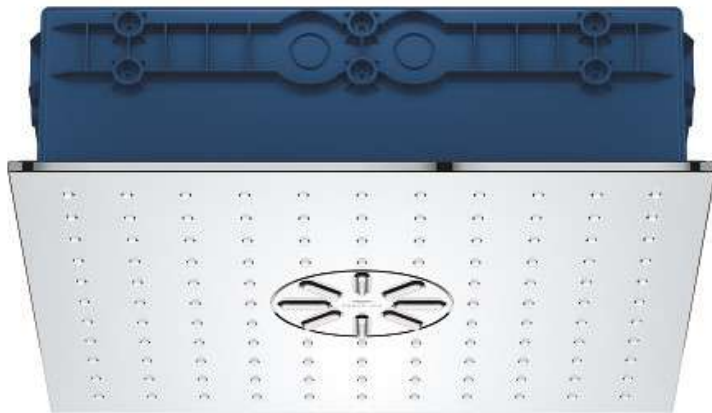

26733000- RAINSHOWER AQUA DUO CEILING SHOWER 2 SPRAYS

Cat No. 26733000
MRP- 140,000