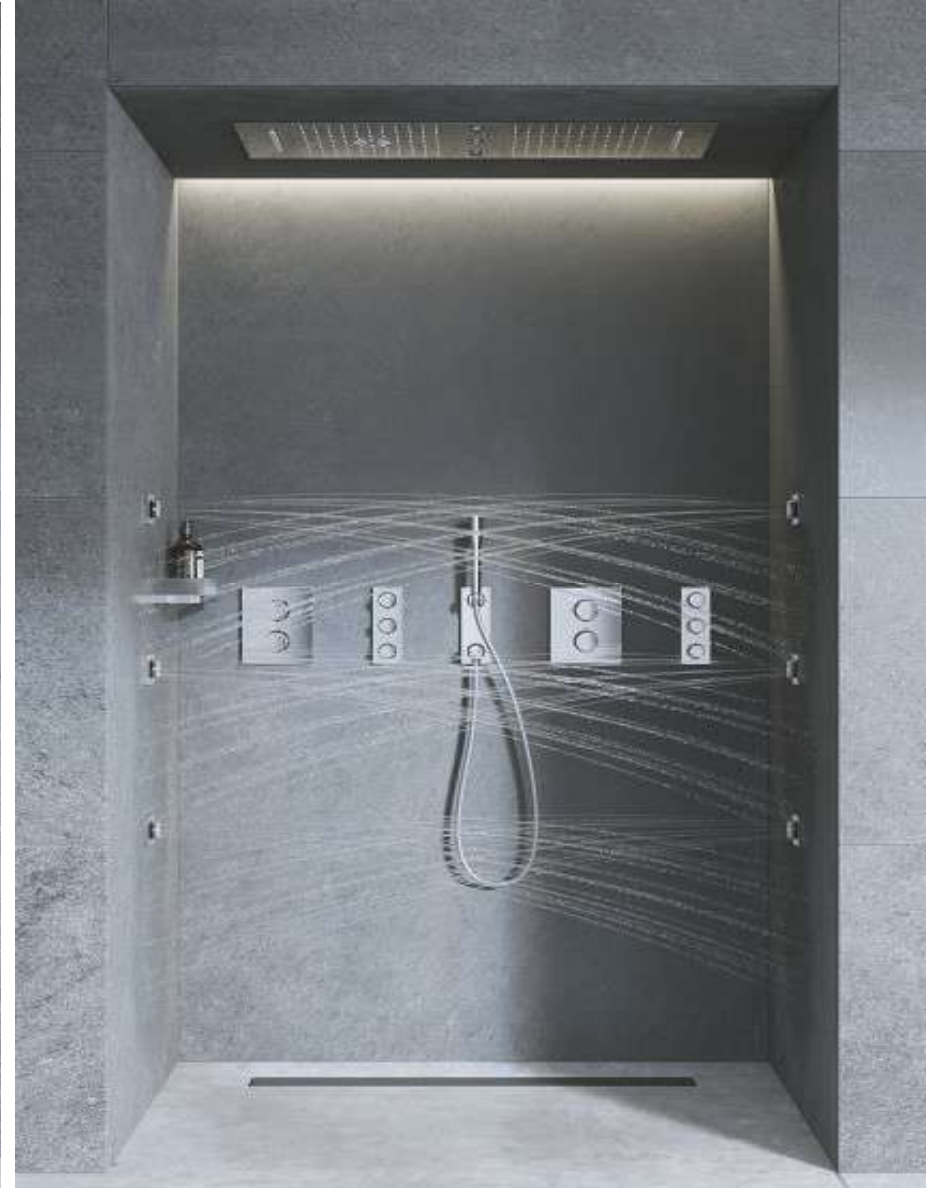

## Customized showering pleasure by GROHE

Create a unique ceiling shower -  
They can be arranged vertically,  
horizontally, asymmetrically and  
even around corners.

# Rainshower AQUA Ceiling Showers

# Rainshower AQUA Ceiling Showers

Rainshower AQUA Ceiling Showers is a modular shower system. The flush-mounted modules can be exchanged, extended and individually combined to create a unique ceiling shower. The modules also give users the option to create flexible arrangements: thanks to their angular form and different lengths, they can be arranged vertically, horizontally, asymmetrically and even around corners. With their reduced, clear language of form, Rainshower AQUA Ceiling Showers embody a stylish addition to modern bathrooms.