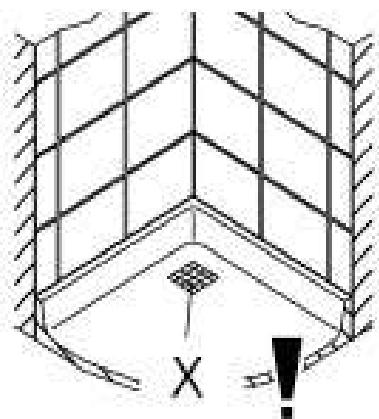

Drainage require according to SMC Water Output

3 BAR DYNAMIC PRESSURE ℓ/MINUTE	MIST	RAIN MONO	ACTIVE	RAIN + ACTIVE	PURE	CASCADE	3	6	CUBE	DURATION	TOTAL
	2.0 ℓ	6.0-12.0 ℓ	6.0-9.0 ℓ	14.0-21.0 ℓ	7.5-14.0 ℓ	7.5-13.0 ℓ	9.5 ℓ	15.0 ℓ	9.0 ℓ		
COMBINATION OF SPRAYS - WATER CONSUMPTION											
ALL	50.0 ℓ / MIN									10 MINS	500.0 ℓ
RAIN . PURE . CASCADE		10.0 ℓ			10.0 ℓ	10.0 ℓ				10 MINS	300.0 ℓ
MIST . BODY x6 . PURE	2.0 ℓ				10.0 ℓ			18.0 ℓ		10 MINS	400.0 ℓ

	X	X
		3 bar: >36 l/min.
+		3 bar: >72 l/min.
+ +		3 bar: >100 l/min.