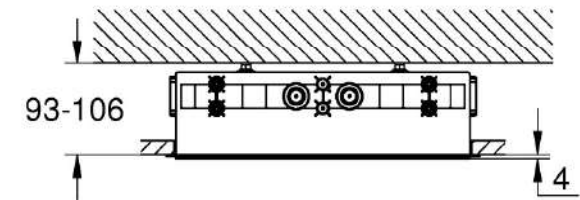

# 26739000- RAINSHOWER AQUA SMALL ROUGH-IN FOR CEILING SHOWERS

Cat No. 26739000  
MRP- 20000

- 320 x 100 mm
- ready for 2 water ways (including 2 x connection threads 1/2", water guide, mounting material and sealing material for further combinations)
- Internal water flow conduit for longer life