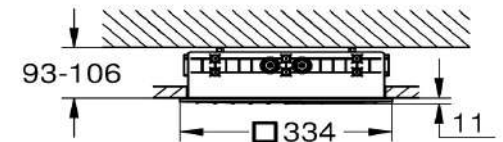

- Spray Mode:
  - GROHE clear rain, lasing rain
  - including concealed body, mounting material and
  - sealing material for further combinations
  - 334 x 334 mm
  - **@3 bar- lasing rain 16 LPM, clear rain 20 LPM, Both clear rain + lasing rain- 36 LPM**
  - chrome shower disc
  - Attachment screw 1/2"
  - GROHE Magic Sprinkler Technology
  - GROHE StarFlash chrome finish
  - Quick cleaning unit to prevent limescale
  - Recommended minimum water pressure 1.0 bar