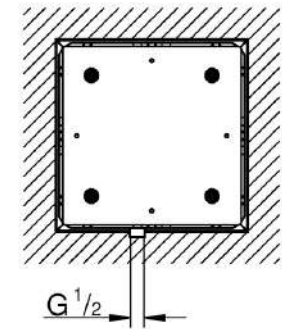

# 26731000- RAINSHOWER AQUA MONO CEILING SHOWER 1 SPRAY

Cat No. 26731000  
MRP- 120,000

- spray pattern:
- GROHE Gentle Rain Shower
- including concealed body, mounting material and
- sealing material for further combinations
- 334 x 334 mm
- **@3 bar- 21 LPM**
- chrome shower disc
- Attachment screw 1/2"
- GROHE Magic Sprinkler Technology
- GROHE StarFlash chrome finish
- Quick cleaning unit to prevent limescale
- Recommended minimum water pressure 1.0 bar