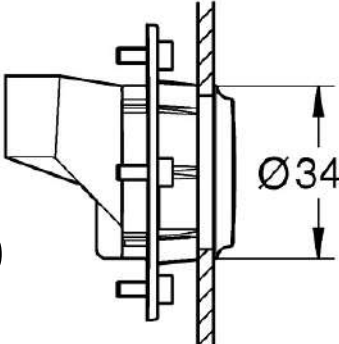

Cat No. 26737000
MRP - 20000

- spray pattern:
- GROHE Pure XL spray
- Ø 34 mm
- **@3 bar- 27 LPM**
- GROHE StarFlash chrome finish
- Recommended minimum water pressure 2.0 bar
- rough-in box 26739000 and, according to number of spray formers, cover 26784000,

Order Separately