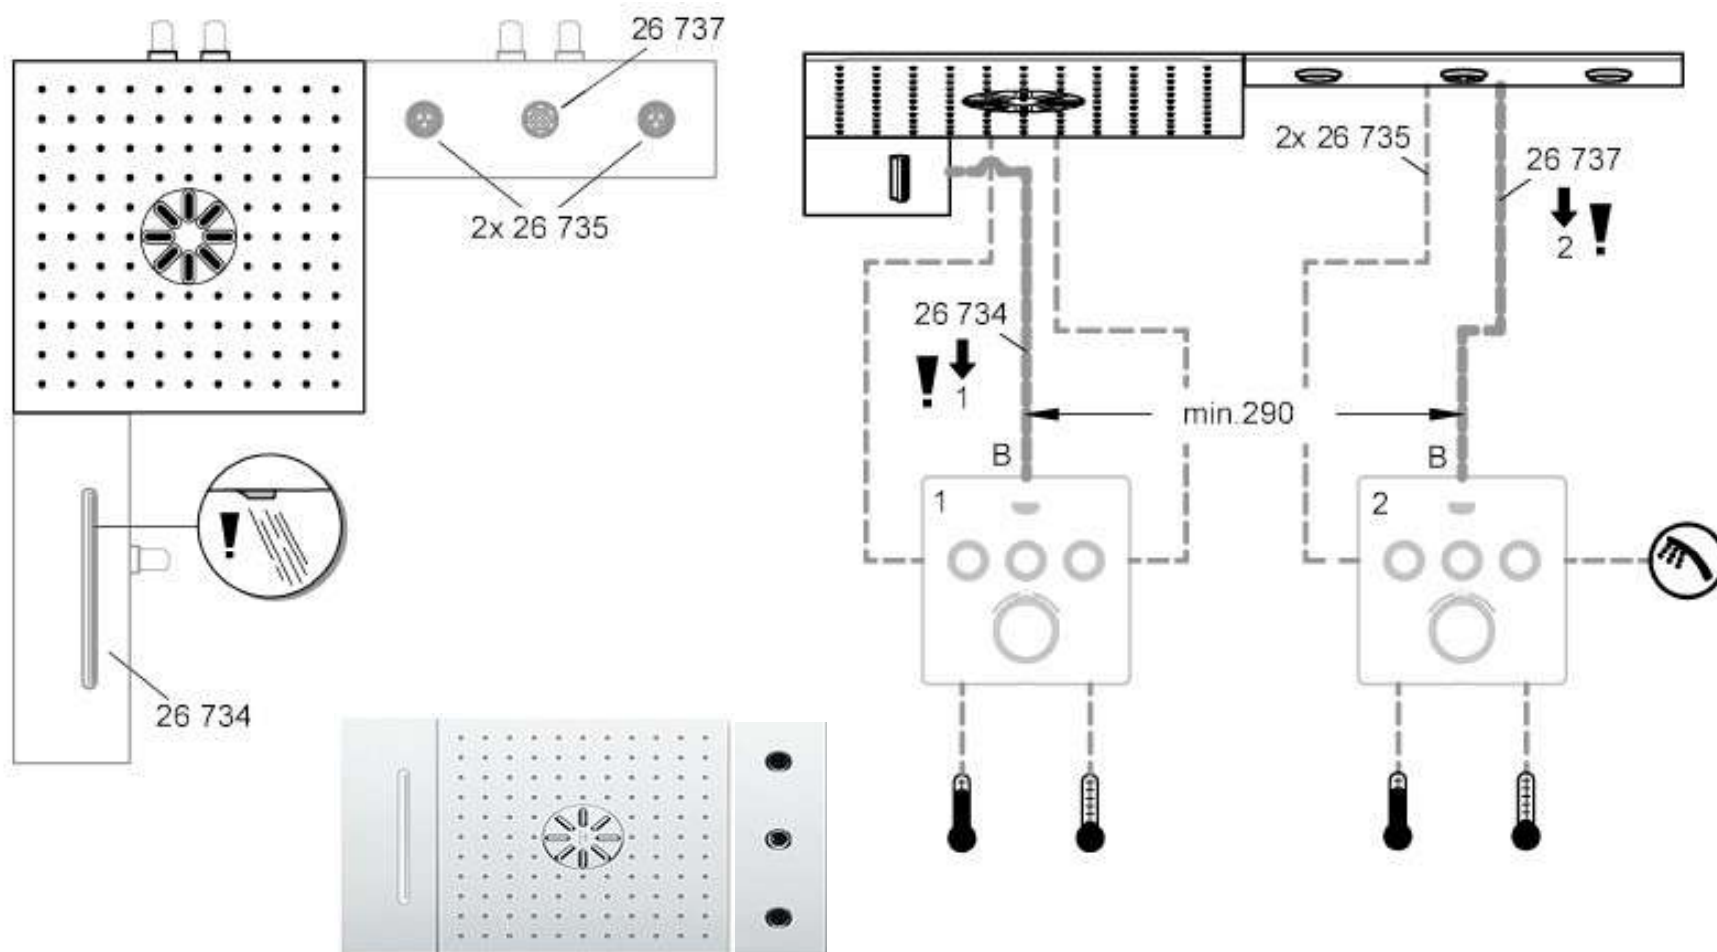

Rainshower Aqua - Smart Control Configuration

Cat No. AQUA DUO SPRAY= 26733000= 140000/-

AQUA CASCADE + CONCEALED = 26734000 + 26739000 = 60000/-

AQUA MIST + CONCEALED + COVER = 26735000 (x 2) + 26739000 + 26786000 = 87500/-

AQUA PURE SPRAY = 26737000 = 20000/-