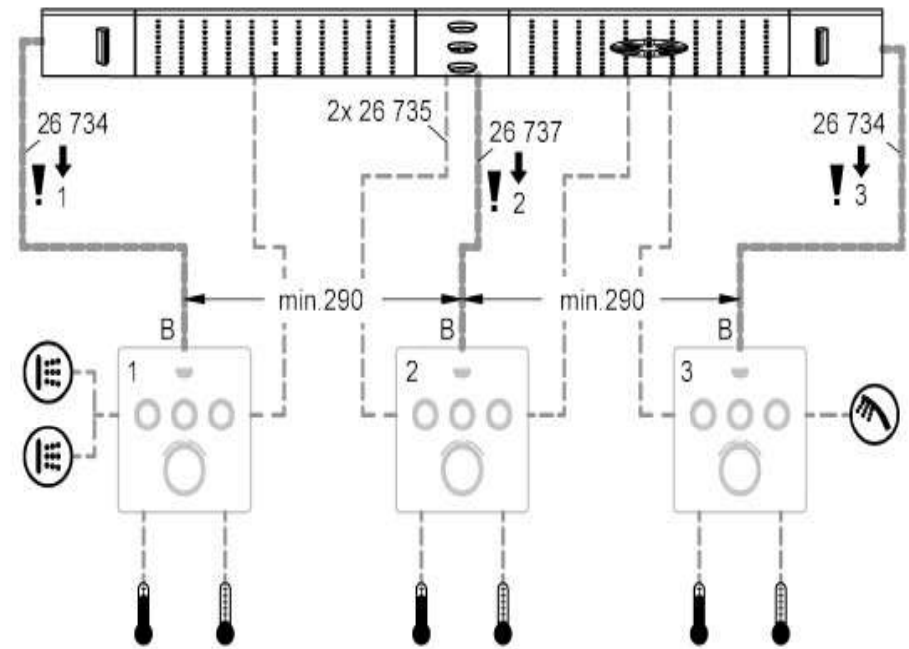

Rainshower Aqua - Smart Control Configuration

Cat No. AQUA MONO SPRAY= 26731000 = 120000/-
AQUA DUO SPRAY= 26733000 =140000/-
AQUA CASCADE + CONCEALED = 26734000 (x 2) + 26739000 (x 2) = 120000/-
AQUA MIST + CONCEALED + COVER = 26735000 (x 2) + 26739000 + 26786000 = 87500/-
AQUA PURE SPRAY = 26737000 = 20000/-

LIXIL Total MRP- 120000+140000+120000+87500+20000 = 487,500/-