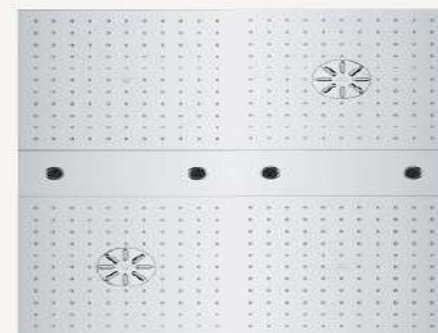

CUSTOMIZABLE & SCALABLE CEILING SHOWERS CREATE YOUR OWN SHOWER & SPA EXPERIENCE

S Q U A R E

6 MODULES