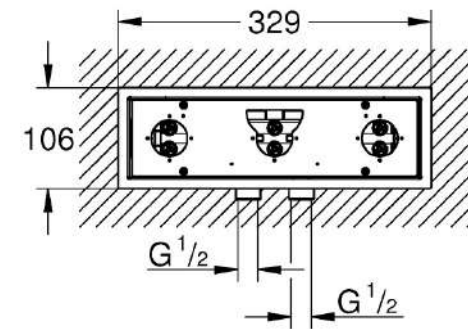

# 26739000- RAINSHOWER AQUA SMALL ROUGH-IN FOR CEILING SHOWERS

Cat No. 26739000  
MRP- 20000

- 320 x 100 mm
- ready for 2 water ways (including 2 x connection threads 1/2", water guide, mounting material and sealing material for further combinations)
- Internal water flow conduit for longer life