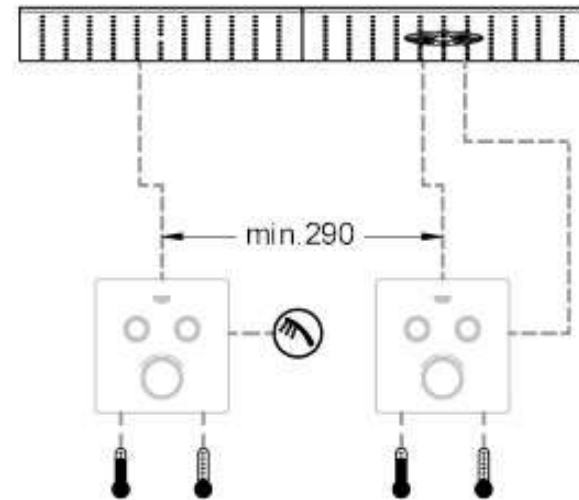

Rainshower Aqua - Smart Control Configuration

Cat No. AQUA MONO SPRAY= 26731000 = 120000/-
AQUA DUO SPRAY= 26733000= 140000/-