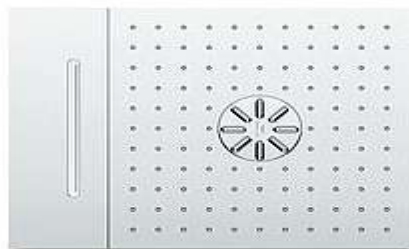

# Rainshower AQUA Ceiling Showers

Rainshower AQUA Ceiling Showers is a modular shower system. The flush-mounted modules can be exchanged, extended and individually combined to create a unique ceiling shower. The modules also give users the option to create flexible arrangements: thanks to their angular form and different lengths, they can be arranged vertically, horizontally, asymmetrically and even around corners. With their reduced, clear language of form, Rainshower AQUA Ceiling Showers embody a stylish addition to modern bathrooms.