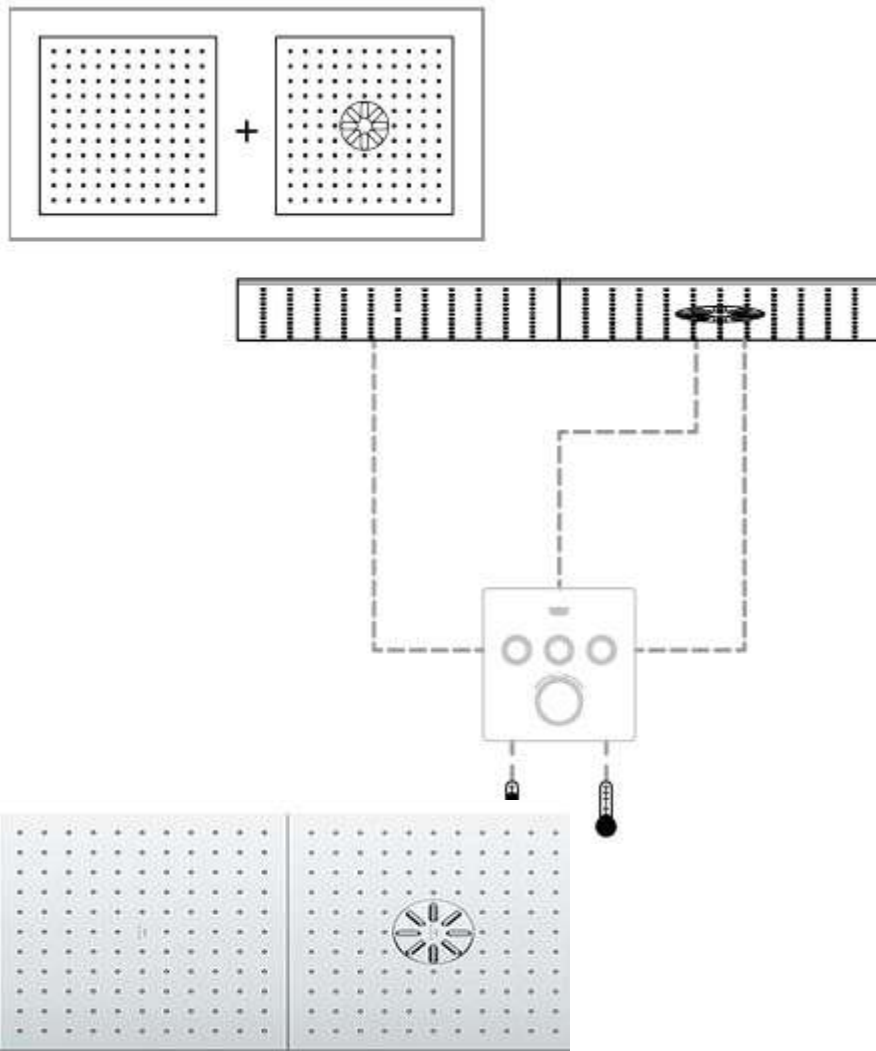

Rainshower Aqua - Smart Control Configuration

Cat No. AQUA MONO SPRAY= 26731000 = 120000/-
AQUA DUO SPRAY= 26733000= 140000/-