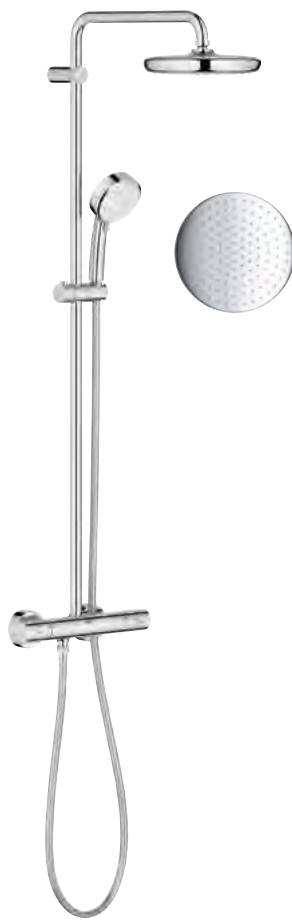

* To be phased out