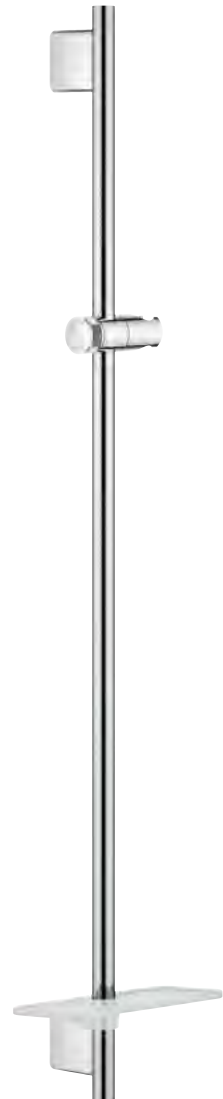

**28 912 000**  
Trap for basins

**65 807 000**  
Waste set with push-open plug  
with push-open cover

**22 041 000**  
Angle valve 1/2" x 1/2"

**22 037 000**  
Angle valve 1/2" x 3/8"

**27 521 000**  
Tempesta Cosmopolitan  
shower rail, 600 mm

**26 603 000**  
Rainshower  
shower rail, 900 mm  
with GROHE EasyReach tray

**26 370 000**  
**26 370 ALC**  
Euphoria Cube  
Shower outlet elbow 1/2"

**19 952 000**  
Talentofill  
Inlet, pop-up and waste-system